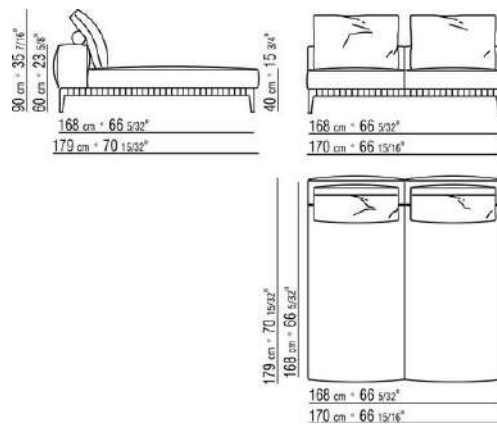

COD. 028731