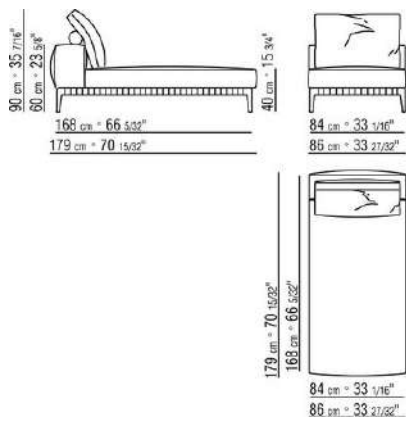

COD. 028730