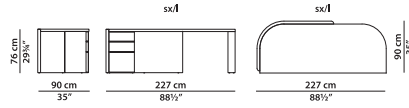

Leather-covered curved elements.

Adjustable feet.

Low cabinet.

L	P	H	
150	50	105	cm
W	D	H	
58.5	19.5	41	inch

Leather-covered plywood doors and uprights.
Adjustable feet.

Low cabinet.

L	P	H	
220	50	83	cm
W	D	H	
85.75	19.5	32.25	inch

Leather-covered plywood doors and uprights.
Adjustable feet.

Low cabinet.

L	P	H	
290	50	83	cm
W	D	H	
113	19.5	32.25	inch

Leather-covered plywood doors and uprights.
Adjustable feet.

Writing table.

L	P	H	
227	90	76	cm
W	D	H	
88.5	35	29.75	inch

Legs and drawer fronts covered in leather.
Secret drawer with key.
Adjustable feet.

Writing table.

L	P	H	
227	90	76	cm
W	D	H	
88.5	35	29.75	inch

Legs and drawer fronts covered in leather.

Secret drawer with key.