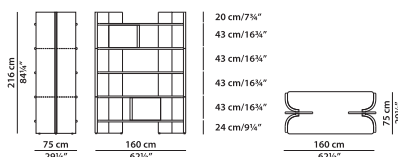

Liquorice Stained
Brushed Solid Oak

Freestanding bookcase.

L	P	H	
160	75	216	cm
W	D	H	
62.5	29.25	84.25	inch

Leather-covered curved elements.

Adjustable feet.

Wall bookcase.

L	P	H	
160	39	216	cm
W	D	H	
62.5	15.25	84.25	inch

Leather-covered curved elements.

Adjustable feet.

Low cabinet.

L	P	H	
150	50	105	cm
W	D	H	
58.5	19.5	41	inch

Leather-covered plywood doors and uprights.
Adjustable feet.

Low cabinet.

L	P	H	
220	50	83	cm
W	D	H	
85.75	19.5	32.25	inch

Leather-covered plywood doors and uprights.
Adjustable feet.

Low cabinet.

L	P	H	
290	50	83	cm
W	D	H	
113	19.5	32.25	inch

Leather-covered plywood doors and uprights.
Adjustable feet.

Writing table.

L	P	H	
227	90	76	cm
W	D	H	
88.5	35	29.75	inch

Legs and drawer fronts covered in leather.
Secret drawer with key.
Adjustable feet.

Writing table.

L	P	H	
227	90	76	cm
W	D	H	
88.5	35	29.75	inch

Legs and drawer fronts covered in leather.

Secret drawer with key.