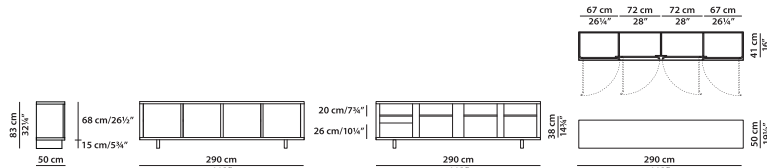

Liquorice Stained
Brushed Solid Oak

Freestanding bookcase.

L	P	H	
160	75	216	cm
W	D	H	
62.5	29.25	84.25	inch

Leather-covered curved elements.

Adjustable feet.

Wall bookcase.

L	P	H	
160	39	216	cm
W	D	H	
62.5	15.25	84.25	inch

Leather-covered curved elements.

Adjustable feet.

Low cabinet.

L	P	H	
150	50	105	cm
W	D	H	
58.5	19.5	41	inch

Leather-covered plywood doors and uprights.
Adjustable feet.

Low cabinet.

L	P	H	
220	50	83	cm
W	D	H	
85.75	19.5	32.25	inch

Leather-covered plywood doors and uprights.
Adjustable feet.

Low cabinet.

L	P	H	
290	50	83	cm
W	D	H	
113	19.5	32.25	inch

Leather-covered plywood doors and uprights.
Adjustable feet.

Writing table.

L	P	H	
227	90	76	cm
W	D	H	
88.5	35	29.75	inch

Legs and drawer fronts covered in leather.
Secret drawer with key.
Adjustable feet.

Writing table.

L	P	H	
227	90	76	cm
W	D	H	
88.5	35	29.75	inch

Legs and drawer fronts covered in leather.

Secret drawer with key.