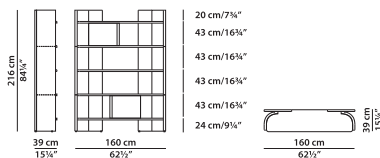

Liquorice Stained
Brushed Solid Oak

Freestanding bookcase.

L	P	H	
160	75	216	cm
W	D	H	
62.5	29.25	84.25	inch

Leather-covered curved elements.

Adjustable feet.

Wall bookcase.

L	P	H	
160	39	216	cm
W	D	H	
62.5	15.25	84.25	inch

Leather-covered curved elements.

Adjustable feet.

Low cabinet.

L	P	H	
150	50	105	cm
W	D	H	
58.5	19.5	41	inch

Leather-covered plywood doors and uprights.
Adjustable feet.

Low cabinet.

L	P	H	
220	50	83	cm
W	D	H	
85.75	19.5	32.25	inch

Leather-covered plywood doors and uprights.
Adjustable feet.

Low cabinet.

L	P	H	
290	50	83	cm
W	D	H	
113	19.5	32.25	inch

Leather-covered plywood doors and uprights.
Adjustable feet.

Writing table.

L	P	H	
227	90	76	cm
W	D	H	
88.5	35	29.75	inch

Legs and drawer fronts covered in leather.
Secret drawer with key.
Adjustable feet.

Writing table.

L	P	H	
227	90	76	cm
W	D	H	
88.5	35	29.75	inch

Legs and drawer fronts covered in leather.

Secret drawer with key.