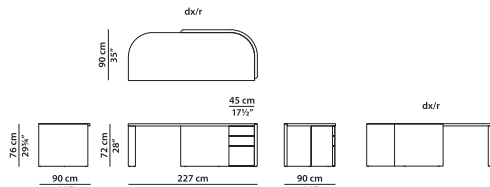

Leather-covered curved elements.

Adjustable feet.

Low cabinet.

L	P	H	
150	50	105	cm
W	D	H	
58.5	19.5	41	inch

Leather-covered plywood doors and uprights.
Adjustable feet.

Low cabinet.

L	P	H	
220	50	83	cm
W	D	H	
85.75	19.5	32.25	inch

Leather-covered plywood doors and uprights.
Adjustable feet.

Low cabinet.

L	P	H	
290	50	83	cm
W	D	H	
113	19.5	32.25	inch

Leather-covered plywood doors and uprights.
Adjustable feet.

Writing table.

L	P	H	
227	90	76	cm
W	D	H	
88.5	35	29.75	inch

Legs and drawer fronts covered in leather.
Secret drawer with key.
Adjustable feet.

Writing table.

L	P	H	
227	90	76	cm
W	D	H	
88.5	35	29.75	inch

Legs and drawer fronts covered in leather.

Secret drawer with key.