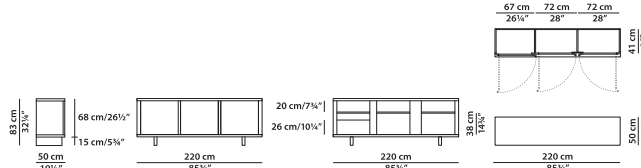

Liquorice Stained
Brushed Solid Oak

Freestanding bookcase.

L	P	H	
160	75	216	cm
W	D	H	
62.5	29.25	84.25	inch

Leather-covered curved elements.

Adjustable feet.

Wall bookcase.

L	P	H	
160	39	216	cm
W	D	H	
62.5	15.25	84.25	inch

Leather-covered curved elements.

Adjustable feet.

Low cabinet.

L	P	H	
150	50	105	cm
W	D	H	
58.5	19.5	41	inch

Leather-covered plywood doors and uprights.
Adjustable feet.

Low cabinet.

L	P	H	
220	50	83	cm
W	D	H	
85.75	19.5	32.25	inch

Leather-covered plywood doors and uprights.
Adjustable feet.

Low cabinet.

L	P	H	
290	50	83	cm
W	D	H	
113	19.5	32.25	inch

Leather-covered plywood doors and uprights.
Adjustable feet.

Writing table.

L	P	H	
227	90	76	cm
W	D	H	
88.5	35	29.75	inch

Legs and drawer fronts covered in leather.
Secret drawer with key.
Adjustable feet.

Writing table.

L	P	H	
227	90	76	cm
W	D	H	
88.5	35	29.75	inch

Legs and drawer fronts covered in leather.

Secret drawer with key.