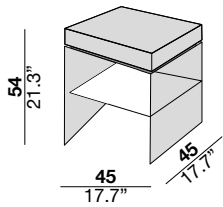

light design marco fumagalli 2020

Drawer with soft-closing mechanism, available in walnut wood, smoked durmast wood, patterned multilaminated poplar wood with glossy lacquer finish or upholstered in leather. Base available in transparent or smoked tempered glass.

Tutta la collezione Sun è fatta in pannello di fibre di legno, rivestito in pelle scelta Cassetto con soft closing disponibile in finitura noce, rovere affumicato, pioppo multilaminato "intrecciato" con finitura laccata lucida oppure rivestito in pelle. Base in vetro temperato disponibile trasparente o fumé.

KV1 bedside table with 1 drawer, glass base