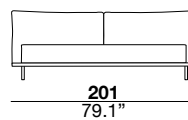

divine design maurizio manzoni 2020

The headboard has a metal structure and wooden frame padded with expanded polyurethane foam. Headboard cushions are filled with siliconized microfiber. The bed frame has a metal structure padded with expanded polyurethane foam. Black chrome metal legs. Mattress not included.

Struttura testiera in metallo con telaio in legno rivestita in poliuretano espanso. Cuscino testata in microfibra siliconata. Il telaio del sommier è realizzato in metallo rivestito con poliuretano espanso. I piedi sono in metallo cromato nero. Il materasso non è incluso.

160

180

QEN

KNG

PAP

PAG