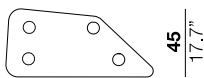

TP small table

marble

45
17.7"