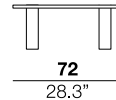

TP small table

marble

45
17.7"

41
16.1"

98
38.6"

lacquered

45
17.7"

46
18.1"

98
38.6"

TM middle table

marble

60
23.6"

32
12.6"

72
28.3"

lacquered

60
23.6"

37
14.6"

72
28.3"

TG large table

marble

70
27.6"

24
9.4"

115
45.3"

lacquered