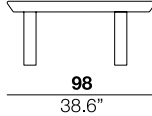

TP small table

marble

45
17.7"

41
16.1"

98
38.6"

lacquered

45
17.7"

46
18.1"

98
38.6"

TM middle table

marble

60
23.6"

32
12.6"

72
28.3"

lacquered

60
23.6"

37
14.6"

72
28.3"

TG large table

marble

70
27.6"

24
9.4"

115
45.3"

lacquered