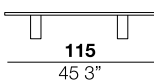

98
38.6"

TM middle table

marble

60
23.6"

32
12.6"

72
28.3"

lacquered

60
23.6"

37
14.6"

72
28.3"

TG large table

marble

70
27.6"

24
9.4"

115
45.3"

lacquered

70
27.6"

29
11.4"

115
45.3"