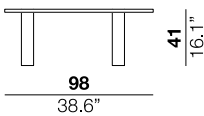

TP small table

marble

45
17.7"

41
16.1"

98
38.6"

lacquered

45
17.7"

46
18.1"

98
38.6"

TM middle table

marble

60
23.6"

32
12.6"

72
28.3"

lacquered

60
23.6"