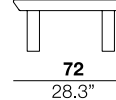

TP small table

marble

45
17.7"

41
16.1"

98
38.6"

lacquered

45
17.7"

46
18.1"

98
38.6"

TM middle table

marble

60
23.6"

32
12.6"

72
28.3"

lacquered

60
23.6"

37
14.6"

72
28.3"

TG large table

marble

70
27.6"

24
9.4"

115
45.3"

lacquered