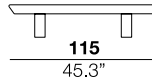

98
38.6"

TM middle table

marble

60
23.6"

32
12.6"

72
28.3"

lacquered

60
23.6"

37
14.6"

72
28.3"

TG large table

marble

70
27.6"

24
9.4"

115
45.3"

lacquered

70
27.6"

29
11.4"

115
45.3"