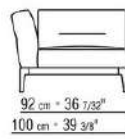

**Backrest cushions** in sterilized goose down (Assopiuma certified, gold label), on

request, with upcharge.

An optional 57x48cm cushion is recommended for each 100cm-deep seat

**Feet** in cast aluminum with satin, chrome, black chrome, burnished, glossy anthracite, matt titanium 710 finish. Rests on pads made of thermoplastic material

**Upholstery** is removable in both the fabric and leather versions

**Attention:** elements of different (90cm and 100cm) depths cannot be combined

**The overall dimensions of the armrest and backrest are indicative**

COD. 023602

COD. 023603

COD. 023604

COD. 023605

COD. 023661

COD. 023663

COD. 023611

COD. 023613