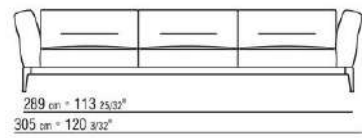

**Backrest cushions** in sterilized goose down (Assopiuma certified, gold label), on

request, with upcharge.

An optional 57x48cm cushion is recommended for each 100cm-deep seat

**Feet** in cast aluminum with satin, chrome, black chrome, burnished, glossy anthracite, matt titanium 710 finish. Rests on pads made of thermoplastic material

**Upholstery** is removable in both the fabric and leather versions

**Attention:** elements of different (90cm and 100cm) depths cannot be combined

**The overall dimensions of the armrest and backrest are indicative**

COD. 023602

COD. 023603

COD. 023604

COD. 023605

COD. 023661

COD. 023663

COD. 023611

COD. 023613