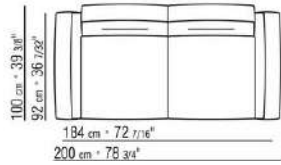

COD. 023602