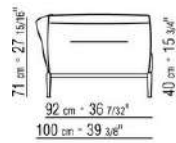

**Backrest cushions** in sterilized goose down (Assopiuma certified, gold label), on

request, with upcharge.

An optional 57x48cm cushion is recommended for each 100cm-deep seat

**Feet** in cast aluminum with satin, chrome, black chrome, burnished, glossy anthracite, matt titanium 710 finish. Rests on pads made of thermoplastic material

**Upholstery** is removable in both the fabric and leather versions

**Attention:** elements of different (90cm and 100cm) depths cannot be combined

**The overall dimensions of the armrest and backrest are indicative**

COD. 023602

COD. 023603

COD. 023604

COD. 023605

COD. 023661

COD. 023663

COD. 023611

COD. 023613