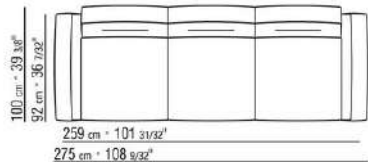

COD. 023604