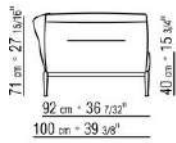

**Backrest cushions** in sterilized goose down (Assopiuma certified, gold label), on

request, with upcharge.

An optional 57x48cm cushion is recommended for each 100cm-deep seat

**Feet** in cast aluminum with satin, chrome, black chrome, burnished, glossy anthracite, matt titanium 710 finish. Rests on pads made of thermoplastic material

**Upholstery** is removable in both the fabric and leather versions

**Attention:** elements of different (90cm and 100cm) depths cannot be combined

**The overall dimensions of the armrest and backrest are indicative**

COD. 023602

COD. 023603

COD. 023604

COD. 023605

COD. 023661

COD. 023663

COD. 023611

COD. 023613