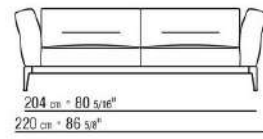

COD. 023603