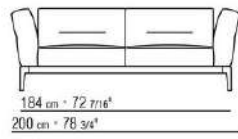

COD. 023602