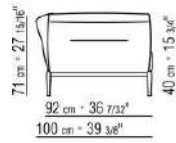

**Backrest cushions** in sterilized goose down (Assopiuma certified, gold label), on

request, with upcharge.

An optional 57x48cm cushion is recommended for each 100cm-deep seat

**Feet** in cast aluminum with satin, chrome, black chrome, burnished, glossy anthracite, matt titanium 710 finish. Rests on pads made of thermoplastic material

**Upholstery** is removable in both the fabric and leather versions

**Attention:** elements of different (90cm and 100cm) depths cannot be combined

**The overall dimensions of the armrest and backrest are indicative**

COD. 023602

COD. 023603

COD. 023604

COD. 023605

COD. 023661

COD. 023663

COD. 023611

COD. 023613