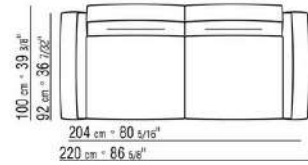

COD. 023603