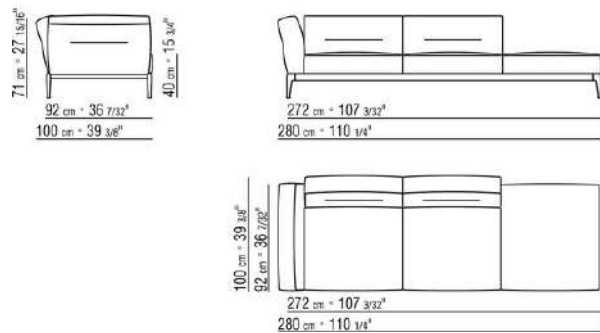

**Backrest cushions** in sterilized goose down (Assopiuma certified, gold label), on

request, with upcharge.

An optional 57x48cm cushion is recommended for each 100cm-deep seat

**Feet** in cast aluminum with satin, chrome, black chrome, burnished, glossy anthracite, matt titanium 710 finish. Rests on pads made of thermoplastic material

**Upholstery** is removable in both the fabric and leather versions

**Attention:** elements of different (90cm and 100cm) depths cannot be combined

**The overall dimensions of the armrest and backrest are indicative**

COD. 023615

COD. 023617

COD. 023621

COD. 023623

COD. 023625

COD. 023627

COD. 023631

COD. 023633

COD. 023650

COD. 023651

COD. 023699

0236XA

- N.1 COD.023617 - END UNIT L CM.280 x100
- N.1 COD.023627 - LONG CORNER L CM.280 x100
- N.8 COD.023699 - CUSHION CM.57 x48

0236XB

- N.1 COD.0236B5 - END UNIT L CM.220 x90
- N.1 COD.0236B3 - END UNIT L CM.155 x90
- N.1 COD.0236D1 - TERMINAL UNIT L CM.147 x90
- N.7 COD.023699 - CUSHION CM.57 x48