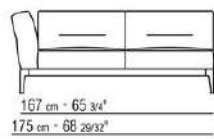

**Backrest cushions** in sterilized goose down (Assopiuma certified, gold label), on

request, with upcharge.

An optional 57x48cm cushion is recommended for each 100cm-deep seat

**Feet** in cast aluminum with satin, chrome, black chrome, burnished, glossy anthracite, matt titanium 710 finish. Rests on pads made of thermoplastic material

**Upholstery** is removable in both the fabric and leather versions

**Attention:** elements of different (90cm and 100cm) depths cannot be combined

**The overall dimensions of the armrest and backrest are indicative**

COD. 023602

COD. 023603

COD. 023604

COD. 023605

COD. 023661

COD. 023663

COD. 023611

COD. 023613