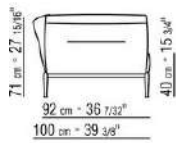

**Backrest cushions** in sterilized goose down (Assopiuma certified, gold label), on

request, with upcharge.

An optional 57x48cm cushion is recommended for each 100cm-deep seat

**Feet** in cast aluminum with satin, chrome, black chrome, burnished, glossy anthracite, matt titanium 710 finish. Rests on pads made of thermoplastic material

**Upholstery** is removable in both the fabric and leather versions

**Attention:** elements of different (90cm and 100cm) depths cannot be combined

**The overall dimensions of the armrest and backrest are indicative**

COD. 023602

COD. 023603

COD. 023604

COD. 023605

COD. 023661

COD. 023663

COD. 023611

COD. 023613