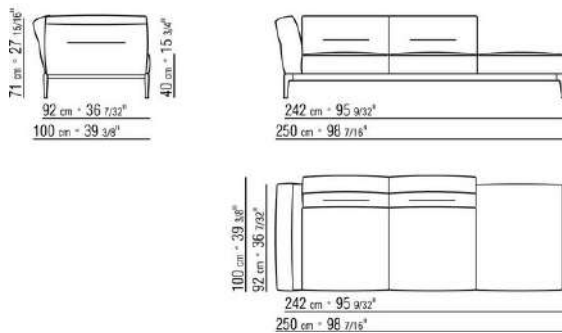

COD. 023625