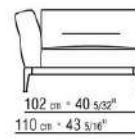

**Backrest cushions** in sterilized goose down (Assopiuma certified, gold label), on

request, with upcharge.

An optional 57x48cm cushion is recommended for each 100cm-deep seat

**Feet** in cast aluminum with satin, chrome, black chrome, burnished, glossy anthracite, matt titanium 710 finish. Rests on pads made of thermoplastic material

**Upholstery** is removable in both the fabric and leather versions

**Attention:** elements of different (90cm and 100cm) depths cannot be combined

**The overall dimensions of the armrest and backrest are indicative**

COD. 023602

COD. 023603

COD. 023604

COD. 023605

COD. 023661

COD. 023663

COD. 023611

COD. 023613

COD. 023650

COD. 023651

COD. 023699

0236XA

- N.1 COD.023617 - END UNIT L CM.280 x100
- N.1 COD.023627 - LONG CORNER L CM.280 x100
- N.8 COD.023699 - CUSHION CM.57 x48

0236XB

- N.1 COD.0236B5 - END UNIT L CM.220 x90
- N.1 COD.0236B3 - END UNIT L CM.155 x90
- N.1 COD.0236D1 - TERMINAL UNIT L CM.147 x90
- N.7 COD.023699 - CUSHION CM.57 x48