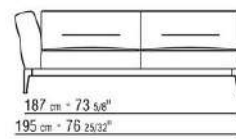

**Backrest cushions** in sterilized goose down (Assopiuma certified, gold label), on

request, with upcharge.

An optional 57x48cm cushion is recommended for each 100cm-deep seat

**Feet** in cast aluminum with satin, chrome, black chrome, burnished, glossy anthracite, matt titanium 710 finish. Rests on pads made of thermoplastic material

**Upholstery** is removable in both the fabric and leather versions

**Attention:** elements of different (90cm and 100cm) depths cannot be combined

**The overall dimensions of the armrest and backrest are indicative**

COD. 023602

COD. 023603

COD. 023604

COD. 023605

COD. 023661

COD. 023663

COD. 023611

COD. 023613