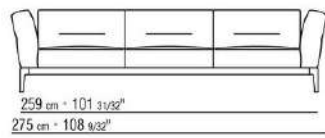

COD. 023604