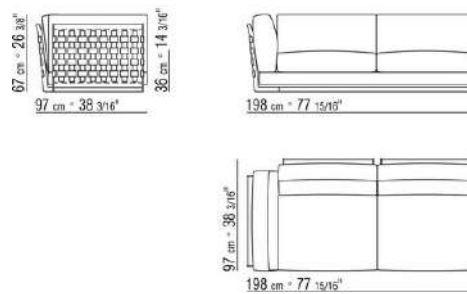

COD. 014L17