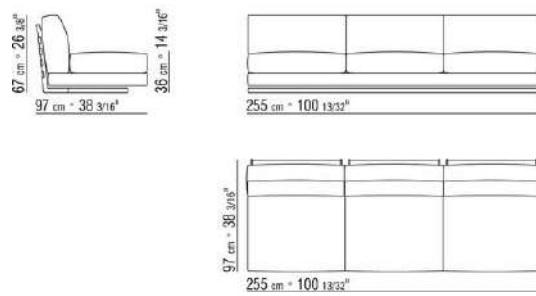

Upholstery is removable in both the fabric and leather versions

On request with upcharge leather armrest/backrest with close mesh net

COD. 014L01

COD. 014L02

COD. 014L03

COD. 014L10

COD. 014L12

COD. 014L13