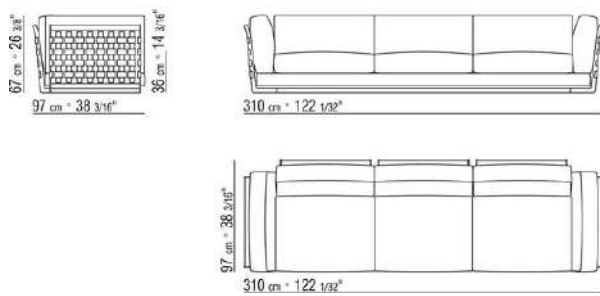

Upholstery is removable in both the fabric and leather versions

On request with upcharge leather armrest/backrest with close mesh net

COD. 014L01

COD. 014L02

COD. 014L03

COD. 014L10

COD. 014L12

COD. 014L13