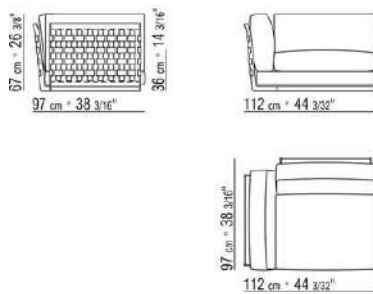

COD. 014L15