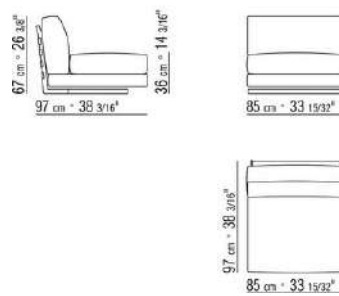

Upholstery is removable in both the fabric and leather versions

On request with upcharge leather armrest/backrest with close mesh net

COD. 014L01

COD. 014L02

COD. 014L03

COD. 014L10

COD. 014L12

COD. 014L13