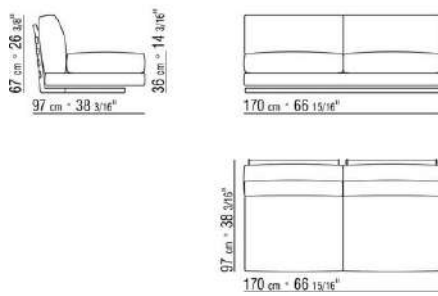

Upholstery is removable in both the fabric and leather versions

On request with upcharge leather armrest/backrest with close mesh net

COD. 014L01

COD. 014L02

COD. 014L03

COD. 014L10

COD. 014L12

COD. 014L13