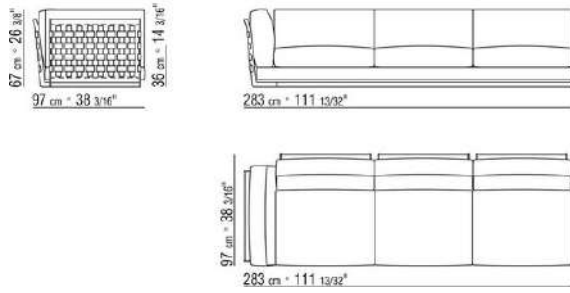

COD. 014L19