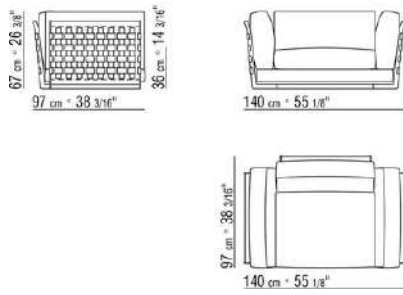

COD. 014L01