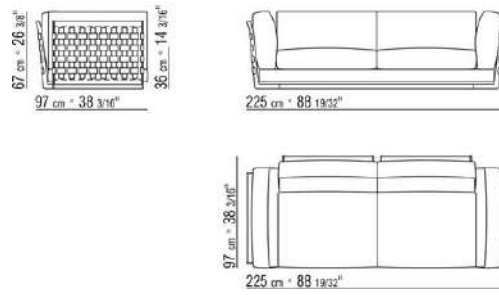

COD. 014L02