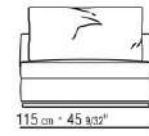

COD. 027003