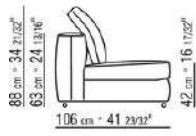

COD. 027002