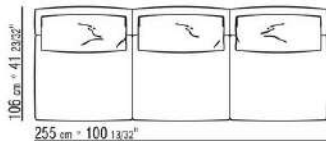

COD. 027006