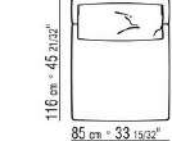

COD. 027012