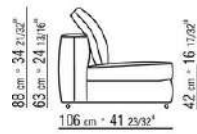

Base in silver-grey color epoxy powder-coated metal. Feet rest on tips made of thermoplastic material

Upholstery is removable in both the fabric and leather versions

COD. 027002

COD. 027003

COD. 027004

COD. 027005