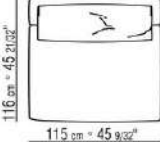

COD. 027013