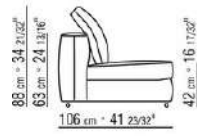

COD. 027003