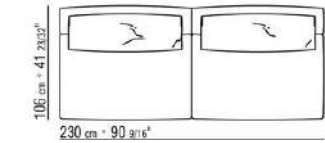

Base in silver-grey color epoxy powder-coated metal. Feet rest on tips made of thermoplastic material

Upholstery is removable in both the fabric and leather versions

COD. 027002

COD. 027003

COD. 027004

COD. 027005