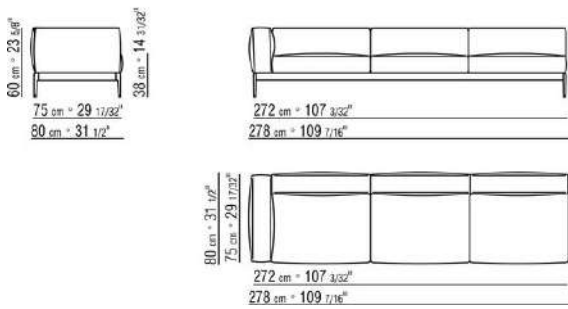

COD. 0255G7