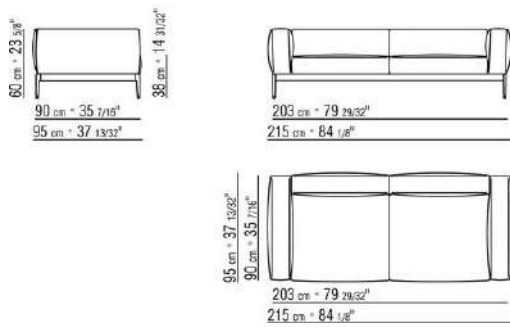

COD. 0255A3