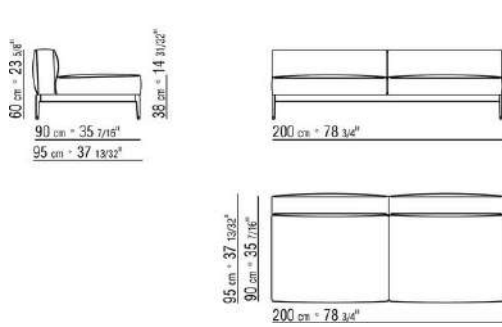

COD. 0255A9