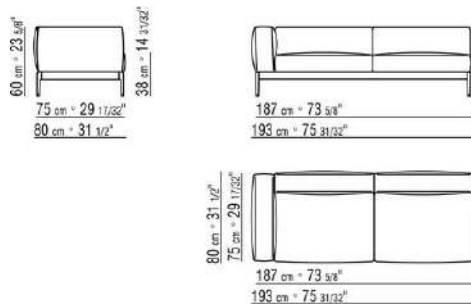

COD. 0255G3