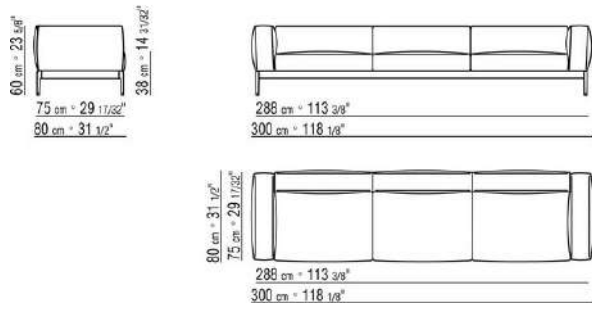

Choose the piping in gros grain, available in all the colors on the sample board, for both fabric and leather covers

The overall dimensions of the armrest and backrest are indicative

COD. 0255F3

COD. 0255F5