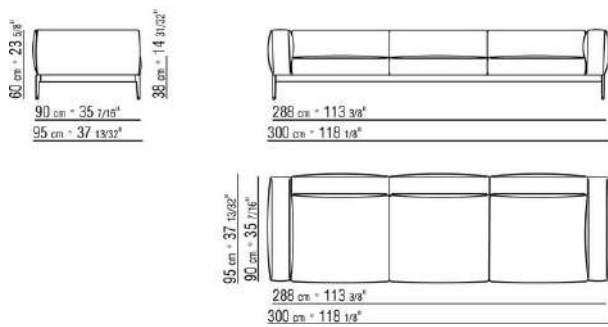

COD. 0255A5