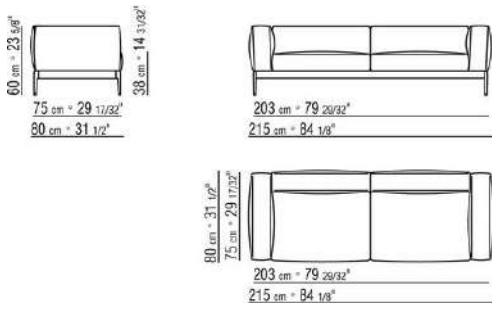

Choose the piping in gros grain, available in all the colors on the sample board, for both fabric and leather covers

The overall dimensions of the armrest and backrest are indicative

COD. 0255F3

COD. 0255F5

0255XB

- N.1 COD.025517 - END UNIT L CM.278 x105
- N.1 COD.0255C7 - LONG CORNER L CM.95 x278
- N.5 COD.025596 - CUSHION WITH ROLL CM.73 x63
- N.3 COD.025598 - CUSHION CM.52 x48