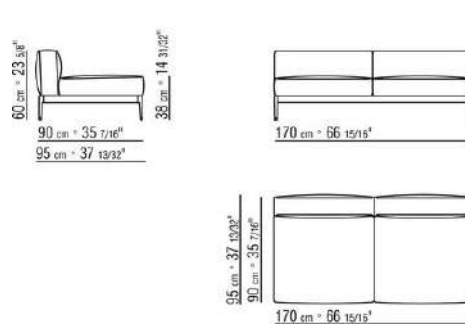

COD. 0255A8