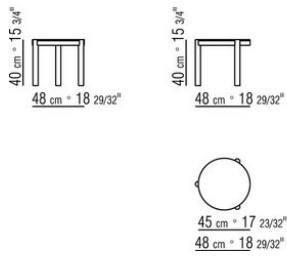

COD. 024970