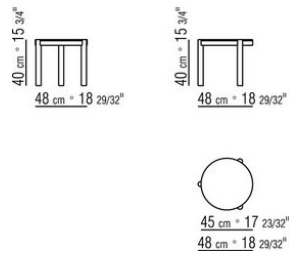

COD. 024975