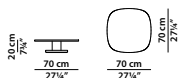

Wooden crate equipped with two sensors to check for any damage during transport.
(Refer to "Important information").

FINITURE DISPONIBILI/AVAILABLE FINISHES

Palladiana black

Palladiana green

45 x 45 h35 cm - 17½ x 17½ h13¾"

Tavolino. Small Table.

40 x 40 h50 cm - 15½ x 15½ h19½"

Tavolino. Small Table.

70 x 70 h20 cm - 27¼ x 27¼ h7¾"

Tavolino. Small Table.

70 x 70 h65 cm - 27¼ x 27¼ h25¼"

Tavolino. Small Table.

120 x 120 h72 cm - 46¾ x 46¾ h28"

Tavolo. Table.

280 x 120 h72 cm - 109¼ x 46¾ h28"

Tavolo. Table.