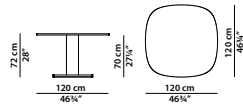

Wooden crate equipped with two sensors to check for any damage during transport.
(Refer to "Important information").

FINITURE DISPONIBILI/AVAILABLE FINISHES

Palladiana black

Palladiana green

45 x 45 h35 cm - 17½ x 17½ h13¾"

Tavolino. Small Table.

40 x 40 h50 cm - 15½ x 15½ h19½"

Tavolino. Small Table.

70 x 70 h20 cm - 27¼ x 27¼ h7¾"

Tavolino. Small Table.

70 x 70 h65 cm - 27¼ x 27¼ h25¼"

Tavolino. Small Table.

120 x 120 h72 cm - 46¾ x 46¾ h28"

Tavolo. Table.

280 x 120 h72 cm - 109¼ x 46¾ h28"

Tavolo. Table.