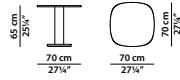

Wooden crate equipped with two sensors to check for any damage during transport.
(Refer to "Important information").

FINITURE DISPONIBILI/AVAILABLE FINISHES

Palladiana black

Palladiana green

45 x 45 h35 cm - 17½ x 17½ h13¾"

Tavolino. Small Table.

40 x 40 h50 cm - 15½ x 15½ h19½"

Tavolino. Small Table.

70 x 70 h20 cm - 27¼ x 27¼ h7¾"

Tavolino. Small Table.

70 x 70 h65 cm - 27¼ x 27¼ h25¼"

Tavolino. Small Table.

120 x 120 h72 cm - 46¾ x 46¾ h28"

Tavolo. Table.

280 x 120 h72 cm - 109¼ x 46¾ h28"

Tavolo. Table.