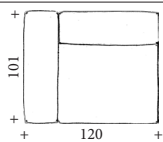

Bloom

SCHEDA TECNICA

Imbottitura: poliuretano espanso indeformabile a densità differenziate, nella seduta e nella schiena rivestito da una trapunta in mollapiuma (piuma e fibra di poliestere).

Struttura: intelaiatura in legno di varie essenze e molleggio con cinghie elastiche incrociate, interamente ricoperte e con anima in polipropilene.

Piedi: legno di faggio colore nero e antiscivolo in gomma.

Rivestimento: solo tessuto.

Sfoderabilità: totale.

TECH SHEET

Padding: different density non-deforming polyurethane foam covered with a duvet in "mollapiuma" (feather and polyester fiber) in the seat and the back.

Structure: frame in different kinds of wood and support with interwoven elastic webbing, completely covered and reinforced with polypropylene.

Feet: black varnished beech-wood with rubber non-slip.

Upholstery: fabric only.

Removable covers: fully removable covers.

Laterale / sx
One arm sofa / left