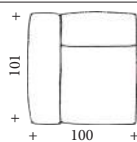

Laterale / sx
One arm sofa / left