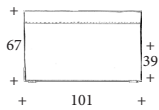

Bloom

SCHEDA TECNICA

Imbottitura: poliuretano espanso indeformabile a densità differenziate, nella seduta e nella schiena rivestito da una trapunta in mollapiuma (piuma e fibra di poliestere).

Struttura: intelaiatura in legno di varie essenze e molleggio con cinghie elastiche incrociate, interamente ricoperte e con anima in polipropilene.

Piedi: legno di faggio colore nero e antiscivolo in gomma.

Rivestimento: solo tessuto.

Sfoderabilità: totale.

TECH SHEET

Padding: different density non-deforming polyurethane foam covered with a duvet in "mollapiuma" (feather and polyester fiber) in the seat and the back.

Structure: frame in different kinds of wood and support with interwoven elastic webbing, completely covered and reinforced with polypropylene.

Feet: black varnished beech-wood with rubber non-slip.

Upholstery: fabric only.

Removable covers: fully removable covers.

Laterale / sx
One arm sofa / left