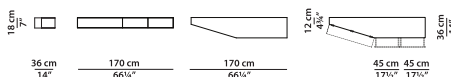

AVAILABLE FINISHES

UPHOLSTERY

Lilac / White Resin

Myrtille / White Resin

Wood / White Resin

Wall-hung cabinet.

L	P	H	
170	36	18	cm
W	D	H	
66.25	14	7	inch

Wall-hung cabinet.

L	P	H	
260	36	18	cm
W	D	H	
101.5	14	7	inch