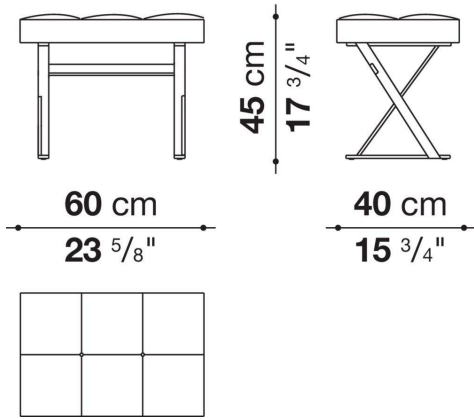

Pathos bench

COMPLEMENTS

2008

Antonio Citterio

Description

The Pathos bench, with a quilted leather or fabric cover, is available in two sizes. Ideal in the dining room, it is also a handy additional seat or top in the living room and bedroom. Stylistically, it echoes the iconic X-shaped metal frame characterising the entire Pathos collection of tables and furnishings.

Technical information

Seat
multi-layered wood panel, shaped polyurethane, polyester fibre
Support frame
drawn steel
Ferrules
plastic material
Cover
fabric or leather

Technical drawings

SMP6

SMP12