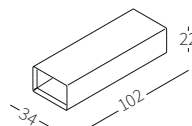

Wooden element available in two sizes to be placed on the Top Flat armrest.

cod. 12131
Vassoio 102x34 cm
Tray 102x34 cm

cod. 12132
Piano 102x54 cm
Top 102x54 cm

cod. 12432
Scatola 102x34xh22 cm
Box 102x34xh22 cm