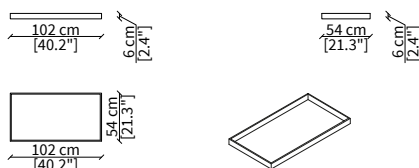

Dimensions in centimeter if not differently indicated.
The Company reserves the right to change the models without any advance notice.
Tolerance on the given sizes +/- 2%.

PIANI / TOPS

cod. 12430

Piano 102x34 cm / Top 102x34 cm

cod. 12431

Piano 102x54 cm / Top 102x54 cm

VASSOI / TRAYS

cod. 12131

Vassoio 102x34 cm / Tray 102x34 cm

cod. 12132

Vassoio 102x54 cm / Tray 102x54 cm

SCATOLE / BOXES