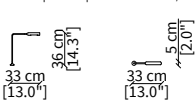

cod. TYDA

Lampada per cabinet / Cabinet lamp