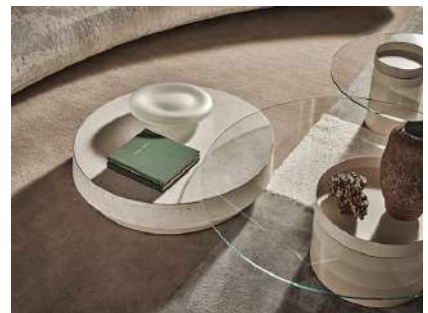

Haumea

2015

Coffee table with 10mm extralight tempered glass top. 10mm tempered smoked "grigio Italia" glass, on request. Black or white open pore stained ash or rust lacquered wooden base. Central cylinder in bright brass-plated, hand burnished, copper-plated, black chromed, white lacquered or bright nickel-plated metal. Bowl available in bright brass, black chromed brass, bright nickel-plated brass or white lacquered brass. Available in the combinations as per our list below. For XS and S versions: not recommended for positioning on carpet.

Cm (L x W x H)	Inches (L x W x H)
XS Ø50 x 48	XS Ø19¾ x 19
S Ø50 x 56	S Ø19¾ x 22¼
M Ø80 x 40	M Ø31½ x 15¾
L Ø120 x 33	L Ø47¼ x 13

	A	B	C
COMB. 1	Ottone lucido Bright brass	Ottone brunito Burnished brass	Frassino tinto nero poro aperto Black open pore stained ash
COMB. 2	Ottone lucido Bright brass	Ottone lucido Bright brass	Ruggine Rust
COMB. 3	Ottone cromato nero Black chromed brass	Ottone cromato nero Black chromed brass	Frassino tinto nero poro aperto Black open pore stained ash
COMB. 4	Ottone cromato nero Black chromed brass	Ottone ramato Coppered brass	Ruggine Rust
COMB. 5	Ottone cromato nero Black chromed brass	Ottone brunito Burnished brass	Ruggine Rust
COMB. 6	Ottone cromato nero Black chromed brass	Ottone brunito Burnished brass	Frassino tinto nero poro aperto Black open pore stained ash
COMB. 7	Ottone nichelato lucido Bright nickel-plated brass	Metallo nichelato lucido Bright nickel-plated metal	Bianco poro aperto White open pore
COMB. 8	Ottone laccato bianco opaco Mat white lacquered brass	Metallo laccato bianco lucido Glossy white lacquered metal	Bianco poro aperto White open pore