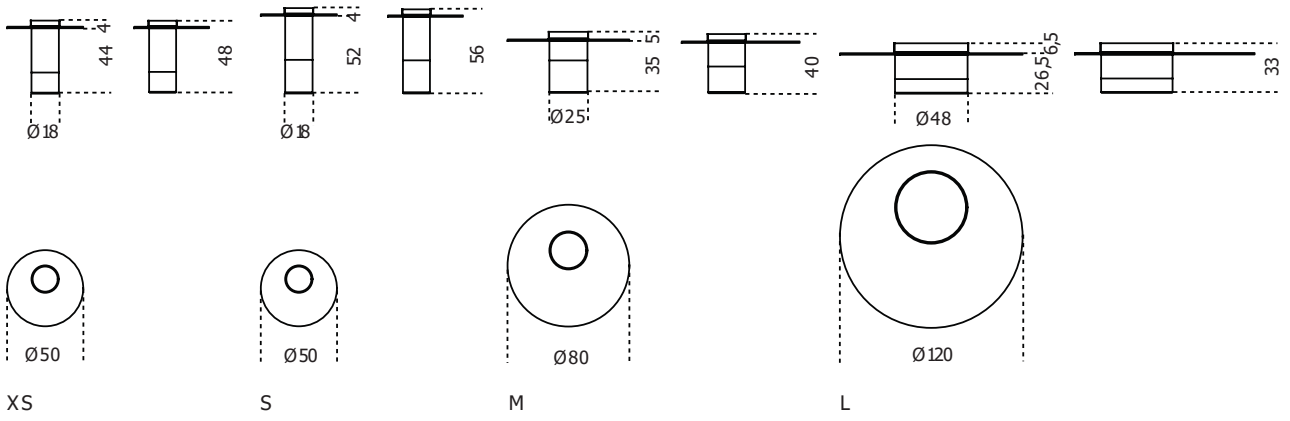

Haumea

2015

Coffee table with 10mm extralight tempered glass top. 10mm tempered smoked "grigio Italia" glass, on request. Black or white open pore stained ash or rust lacquered wooden base. Central cylinder in bright brass-plated, hand burnished, copper-plated, black chromed, white lacquered or bright nickel-plated metal. Bowl available in bright brass, black chromed brass, bright nickel-plated brass or white lacquered brass. Available in the combinations as per our list below. For XS and S versions: not recommended for positioning on carpet.

Cm (L x W x H)	Inches (L x W x H)
XS Ø50 x 48	XS Ø19¾ x 19
S Ø50 x 56	S Ø19¾ x 22¼
M Ø80 x 40	M Ø31½ x 15¾
L Ø120 x 33	L Ø47¼ x 13

	A	B	C
COMB. 1	Ottone lucido Bright brass	Ottone brunito Burnished brass	Frassino tinto nero poro aperto Black open pore stained ash
COMB. 2	Ottone lucido Bright brass	Ottone lucido Bright brass	Ruggine Rust
COMB. 3	Ottone cromato nero Black chromed brass	Ottone cromato nero Black chromed brass	Frassino tinto nero poro aperto Black open pore stained ash
COMB. 4	Ottone cromato nero Black chromed brass	Ottone ramato Coppered brass	Ruggine Rust
COMB. 5	Ottone cromato nero Black chromed brass	Ottone brunito Burnished brass	Ruggine Rust
COMB. 6	Ottone cromato nero Black chromed brass	Ottone brunito Burnished brass	Frassino tinto nero poro aperto Black open pore stained ash
COMB. 7	Ottone nichelato lucido Bright nickel-plated brass	Metallo nichelato lucido Bright nickel-plated metal	Bianco poro aperto White open pore
COMB. 8	Ottone laccato bianco opaco Mat white lacquered brass	Metallo laccato bianco lucido Glossy white lacquered metal	Bianco poro aperto White open pore