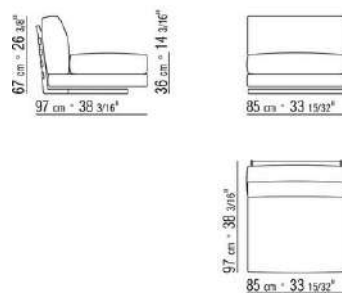

Upholstery is removable in both the fabric and leather versions

On request with upcharge leather armrest/backrest with close mesh net

COD. 014L01

COD. 014L02

COD. 014L03

COD. 014L10

COD. 014L12

COD. 014L13