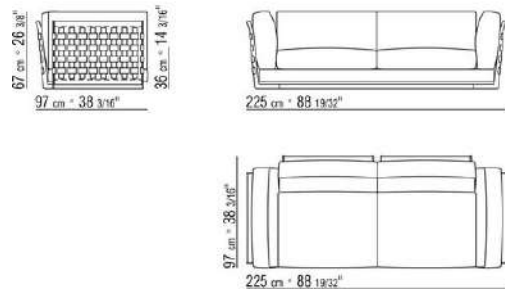

Upholstery is removable in both the fabric and leather versions

On request with upcharge leather armrest/backrest with close mesh net

COD. 014L01

COD. 014L02

COD. 014L03

COD. 014L10

COD. 014L12

COD. 014L13