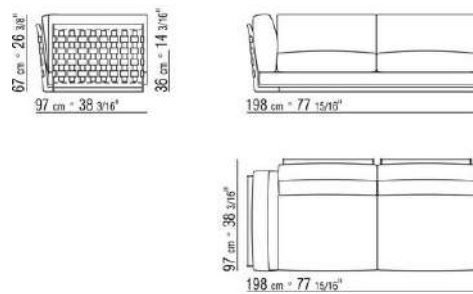

COD. 014L17