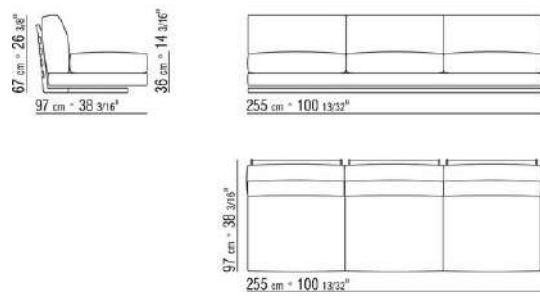

Upholstery is removable in both the fabric and leather versions

On request with upcharge leather armrest/backrest with close mesh net

COD. 014L01

COD. 014L02

COD. 014L03

COD. 014L10

COD. 014L12

COD. 014L13