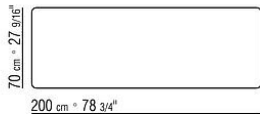

COD. 02C676