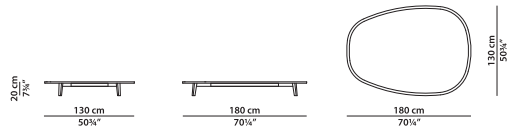

## AVAILABLE FINISHES

TOP

Matte Bianco Gioia  
Marble

---

Coffee table.

L	P	H	
66	52	32	cm
W	D	H	
25.75	20.25	12.5	inch

**6% surcharge for the base stained with sample colour.**

---

Coffee table.

L	P	H	
120	92	26	cm
W	D	H	
46.75	36	10.25	inch

**6% surcharge for the base stained with sample colour.**

---

Coffee table.

L	P	H	
180	130	20	cm
W	D	H	
70.25	50.75	7.75	inch

6% surcharge for the base stained with sample colour.