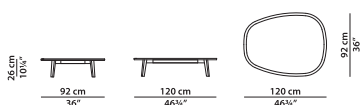

## AVAILABLE FINISHES

TOP

Matte Bianco Gioia  
Marble

---

Coffee table.

L	P	H	
66	52	32	cm
W	D	H	
25.75	20.25	12.5	inch

**6% surcharge for the base stained with sample colour.**

---

Coffee table.

L	P	H	
120	92	26	cm
W	D	H	
46.75	36	10.25	inch

**6% surcharge for the base stained with sample colour.**

---

Coffee table.

L	P	H	
180	130	20	cm
W	D	H	
70.25	50.75	7.75	inch

6% surcharge for the base stained with sample colour.