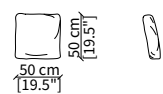

ACCESSORIES:

| **beauty cushions:** in specific sizes in goose down.

BURTON

Design R&D Frigerio

DIVANO / SOFA

cod. 13207

Divano 200 cm / Sofa 200 cm

CUSCINI / CUSHIONS

cod. GB

Cuscino 50x50 cm / Cushion 50x50 cm

cod. MB

Cuscino 47x47 cm / Cushion 47x47 cm

cod. SB

Cuscino 65x30 cm / Cushion 65x30 cm

cod. MBR

Cuscino 47x47 cm con ricamo / Cushion 47x47 cm with embroidery