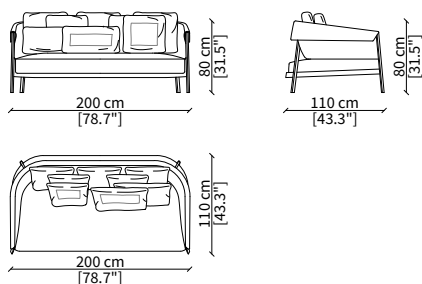

ACCESSORIES:

| **beauty cushions:** in specific sizes in goose down.

BURTON

Design R&D Frigerio

DIVANO / SOFA

cod. 13207

Divano 200 cm / Sofa 200 cm

CUSCINI / CUSHIONS