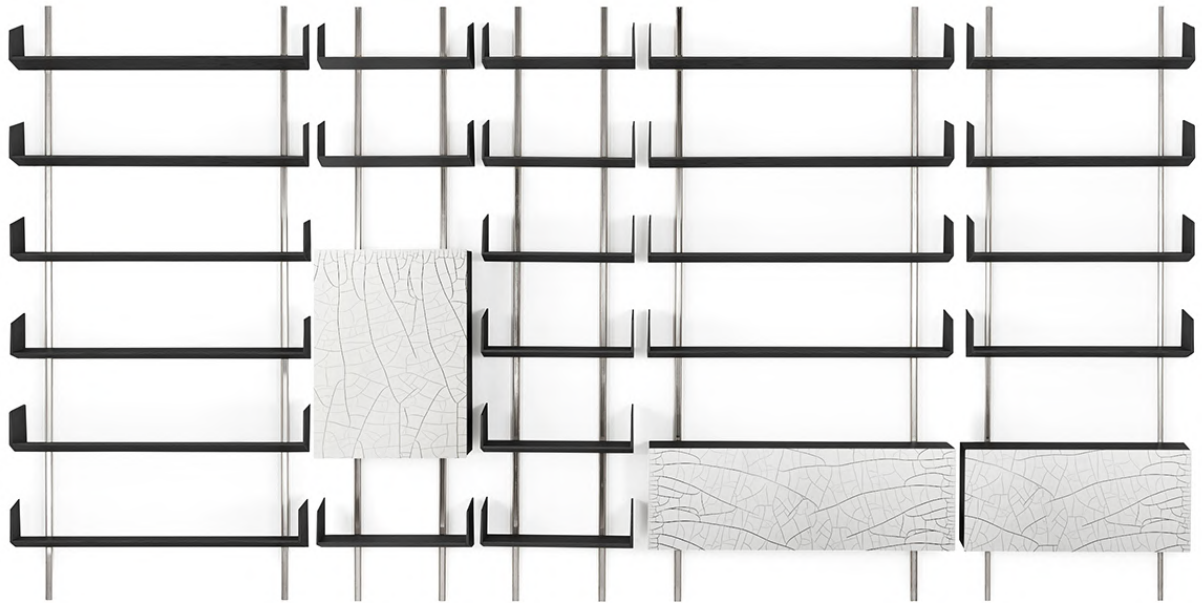

## Brera

2016

Wall shelving system with satin nickel-plated brass vertical supports. Black open pore stained ash shelves. Door or flap door units with hand decorated tempered glass fronts Craquelé finish. Also available with painted tempered glass fronts as per samples in the bright or satin version. With black open pore stained ash TV Panel, on request. LED TV Panel (30 Watt) to be switched on with remote control. Available version with black lacquered vertical supports and “Colore” Frisé Walnut wooden parts. Door or flap door units with 6mm tempered liquid metal lacquered glass fronts in the colour Lava. Available while stocks last.

## Wood

"Colore" Frisé walnut

Black stained open pore ash