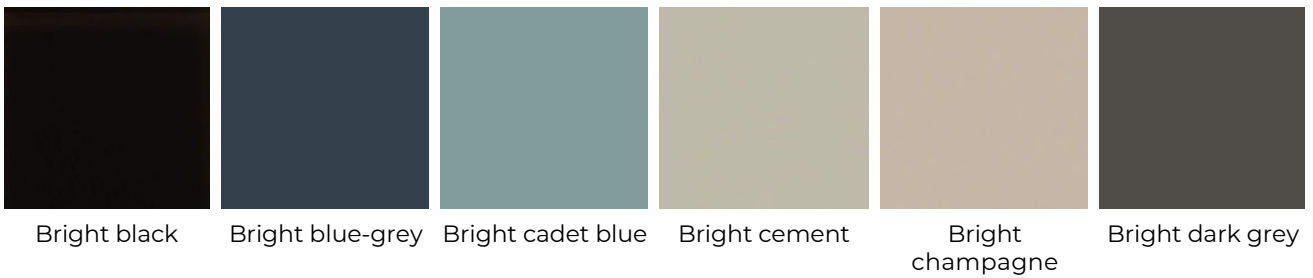

Finishings

Glass