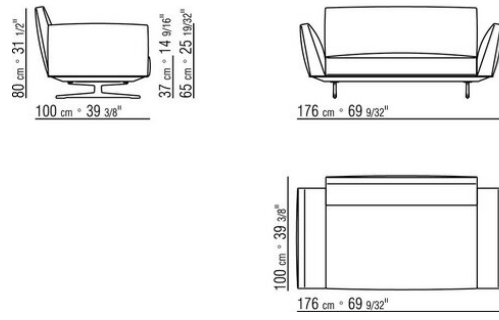

COD. 015R06