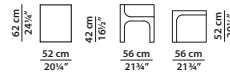

Available in soft leathers only.

FINITURE DISPONIBILI/AVAILABLE FINISHES

laccato avio
avio lacquered

laccato mastice
mastic lacquered

laccato sucre
sucre lacquered

laccato viola
violet lacquered

46 x 63 h62 cm - 18 x 24½ h24¼"

Pouf.

56 x 52 h62 cm - 21¾ x 20¼ h24¼"

Poltroncina. Little armchair.

150 x 45 h54 cm - 58½ x 17½ h21"

Panca. Bench.

80 x 197 h58 cm - 31¼ x 76¾ h22½"

Lettino. Beach lounger.

86 x 45 cm - 33½ x 17½"