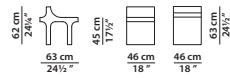

Available in soft leathers only.

FINITURE DISPONIBILI/AVAILABLE FINISHES

laccato avio
avio lacquered

laccato mastice
mastic lacquered

laccato sucre
sucre lacquered

laccato viola
violet lacquered

46 x 63 h62 cm - 18 x 24½ h24¼"

Pouf.

56 x 52 h62 cm - 21¾ x 20¼ h24¼"

Poltroncina. Little armchair.

150 x 45 h54 cm - 58½ x 17½ h21"

Panca. Bench.

80 x 197 h58 cm - 31¼ x 76¾ h22½"

Lettino. Beach lounger.

86 x 45 cm - 33½ x 17½"