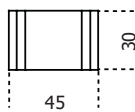

Cm (L x W x H) Inches (L x W x H)
45 x 30 x 45 17³/₄ x 12 x 17³/₄

Finishings

Metal

Bright stainless steel

Embossed white

Lacquered aluminium

Satin brass colour lacquered metal

Leather Cat.L1