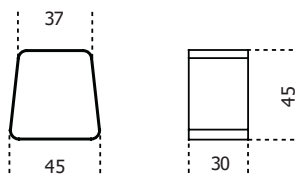

Cm (L x W x H) Inches (L x W x H)
45 x 30 x 45 17³/₄ x 12 x 17³/₄

Finishings

Metal

Bright stainless steel

Embossed white

Lacquered aluminium

Satin brass colour lacquered metal

Leather Cat.L1