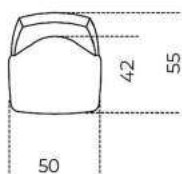

Black open pore lacquered oak legs. Anthracite grey lacquered metal footrest

Not removable cover.

Cm (L x P x H)

50 x 55 x 99

Inches (L x P x H)

19³/₄ x 21³/₄ x 39

Finishes

Wood