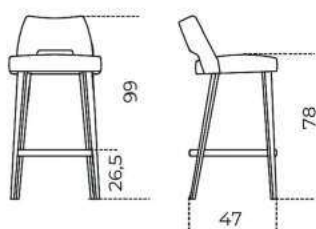

Black open pore lacquered oak legs. Anthracite grey lacquered metal footrest

Not removable cover.

Cm (L x P x H)

50 x 55 x 99

Inches (L x P x H)

19³/₄ x 21³/₄ x 39

Finishes

Wood