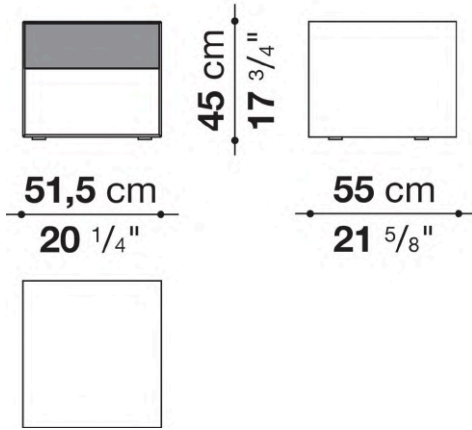

Technical information

Frame and drawer front

MDF wood fibre panels

Internal drawer

melamine faced wood particles panel

Drawer runners

TIP-ON fully extractible

Technical drawings

CD52B

CD77

CD90SX

CD90DX

CD120

CD52A

133 cm
52 3/8"

51,5 cm
20 1/4"

55 cm
21 5/8"

CD92

CD122

CD150