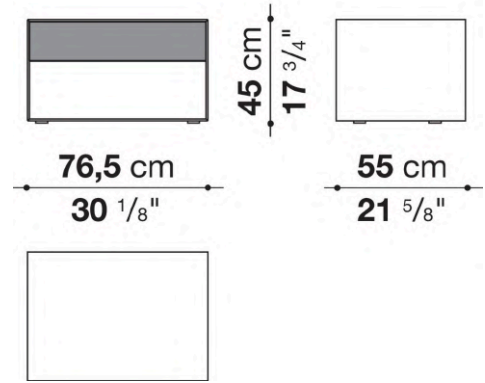

Technical information

Frame and drawer front

MDF wood fibre panels

Internal drawer

melamine faced wood particles panel

Drawer runners

TIP-ON fully extractible

Technical drawings

CD52B

CD77

CD90SX

CD90DX

CD120

CD52A

133 cm
52 3/8"

51,5 cm
20 1/4"

55 cm
21 5/8"

CD92

CD122

CD150