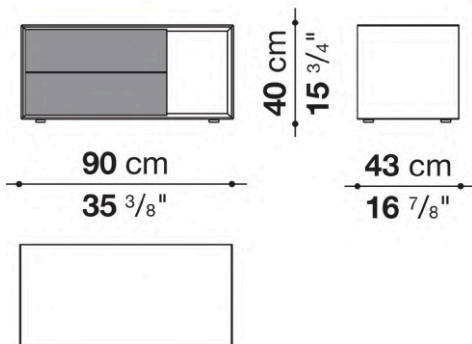

Technical information

Frame and drawer front

MDF wood fibre panels

Internal drawer

melamine faced wood particles panel

Drawer runners

TIP-ON fully extractible

Technical drawings

CD52B

CD77

CD90SX

CD90DX

CD120

CD52A

133 cm
52 3/8"

51,5 cm
20 1/4"

55 cm
21 5/8"

CD92

CD122

CD150