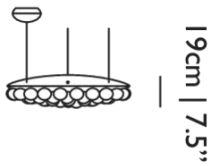

LIGHT DIRECTION

All directions

LIGHT OUTPUT

1936 lm

DIMMING & LIGHTING CONTROL

Mains, Trailing edge, Reverse phase

See last page for more information about the dimming possibilities.

Prop Light Suspended / Round Single

Dimensions

73cm | 28.7"

Product

WIDTH 73cm | 28.7"
HEIGHT 19cm | 7.5"
DEPTH 73cm | 28.7"
DIAMETER 73cm | 28.7"
WEIGHT NETTO 7kg | 15.43lbs

Packaging

WIDTH 88cm | 34.6"
HEIGHT 34cm | 13.4"
CUBAGE 0.27m³ | 9.4ft³
LENGTH 89cm | 35"
WEIGHT 15kg | 33.07lbs