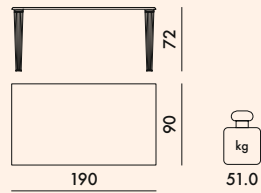

TOPTOP 2007

Design Philippe Starck with Eugeni Quitllet

4255

Glass top

4256

Glass top

LEG

Transparent PMMA with chrome-plated steel internal structure

TOP

Lacquered polyester covered with glass

03
White

09
Black

4255

1 top	45.8	0.138	178X8X97
4 legs	16.1	0.101	75X27X50

4256

1 top	58.4	0.176	208X8X106
4 legs	16.1	0.101	75X27X50