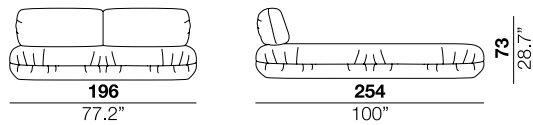

option design stefano conficconi 2022

Bed with wooden frame, headboard and Bed base padded with polyurethane foam covered with an acrylic fibre layer. Decorative metal bars available in polished chrome or black chrome.

Letto con fusto in legno, testata e sommier imbottiti con poliuretano espanso ricoperto con falda acrilica. Barre in metallo decorative disponibili cromate lucide e cromate nere.

180

160

QEN

KNG