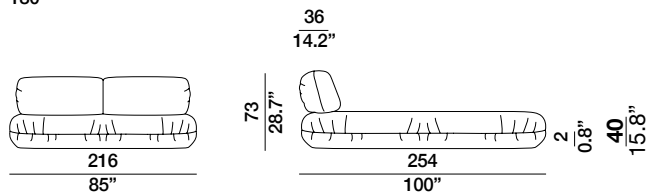

option design stefano conficconi 2022

Bed with wooden frame, headboard and Bed base padded with polyurethane foam covered with an acrylic fibre layer. Decorative metal bars available in polished chrome or black chrome.

Letto con fusto in legno, testata e sommier imbottiti con poliuretano espanso ricoperto con falda acrilica. Barre in metallo decorative disponibili cromate lucide e cromate nere.

180

160

QEN

KNG