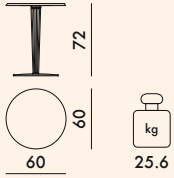

SQUARE PLEATED LEG - SQUARE BASE

4290

4291

4292

4293

ROUNDED LEG

Transparent PMMA

SQUARE LEG

Transparent PMMA with chrome-plated steel internal structure

ROUNDED BASE

Painted aluminium

SQUARE BASE

Painted steel

TOP

Laminated

4290	1 top	7.0	0.028	75X5X75
	1 leg	7.9	0.120	40X75X40
	1 base	13.3	0.034	53X12X53
4291	1 top	8.0	0.028	75X5X75
	1 leg	7.9	0.120	40X75X40
	1 base	13.3	0.034	53X12X53
4292	1 top	9.0	0.028	75X5X75
	1 leg	7.9	0.120	40X75X40
	1 base	13.3	0.034	53X12X53
4293	1 top	10.0	0.028	75X5X75
	1 leg	7.9	0.120	40X75X40
	1 base	13.3	0.034	53X12X53