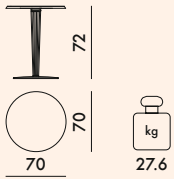

SQUARE PLEATED LEG - SQUARE BASE

4290

4291

4292

4293

ROUNDED LEG

Transparent PMMA

SQUARE LEG

Transparent PMMA with chrome-plated steel internal structure

ROUNDED BASE

Painted aluminium

SQUARE BASE

Painted steel

TOP

Laminated

4290	1 top	7.0	0.028	75X5X75
	1 leg	7.9	0.120	40X75X40
	1 base	13.3	0.034	53X12X53
4291	1 top	8.0	0.028	75X5X75
	1 leg	7.9	0.120	40X75X40
	1 base	13.3	0.034	53X12X53
4292	1 top	9.0	0.028	75X5X75
	1 leg	7.9	0.120	40X75X40
	1 base	13.3	0.034	53X12X53
4293	1 top	10.0	0.028	75X5X75
	1 leg	7.9	0.120	40X75X40
	1 base	13.3	0.034	53X12X53