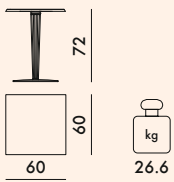

SQUARE PLEATED LEG - SQUARE BASE

4290

4291

4292

4293

ROUNDED LEG

Transparent PMMA

SQUARE LEG

Transparent PMMA with chrome-plated steel internal structure

ROUNDED BASE

Painted aluminium

SQUARE BASE

Painted steel

TOP

Laminated

4290	1 top	7.0	0.028	75X5X75
	1 leg	7.9	0.120	40X75X40
	1 base	13.3	0.034	53X12X53
4291	1 top	8.0	0.028	75X5X75
	1 leg	7.9	0.120	40X75X40
	1 base	13.3	0.034	53X12X53
4292	1 top	9.0	0.028	75X5X75
	1 leg	7.9	0.120	40X75X40
	1 base	13.3	0.034	53X12X53
4293	1 top	10.0	0.028	75X5X75
	1 leg	7.9	0.120	40X75X40
	1 base	13.3	0.034	53X12X53