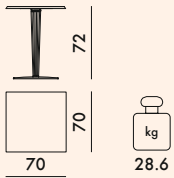

SQUARE PLEATED LEG - SQUARE BASE

4290

4291

4292

4293

ROUNDED LEG

Transparent PMMA

SQUARE LEG

Transparent PMMA with chrome-plated steel internal structure

ROUNDED BASE

Painted aluminium

SQUARE BASE

Painted steel

TOP

Laminated

4290	1 top	7.0	0.028	75X5X75
	1 leg	7.9	0.120	40X75X40
	1 base	13.3	0.034	53X12X53
4291	1 top	8.0	0.028	75X5X75
	1 leg	7.9	0.120	40X75X40
	1 base	13.3	0.034	53X12X53
4292	1 top	9.0	0.028	75X5X75
	1 leg	7.9	0.120	40X75X40
	1 base	13.3	0.034	53X12X53
4293	1 top	10.0	0.028	75X5X75
	1 leg	7.9	0.120	40X75X40
	1 base	13.3	0.034	53X12X53