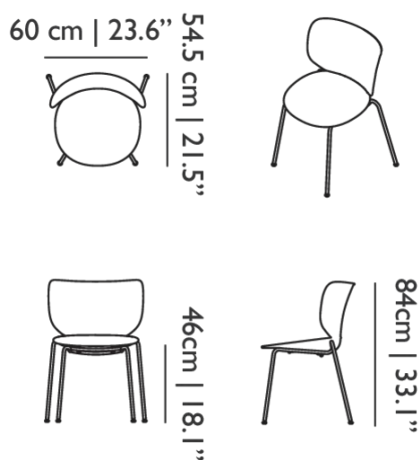

Product

WIDTH 56cm | 22"

HEIGHT 84cm | 33.1"

DEPTH 54.5cm | 21.5"

WEIGHT NETTO 5.2kg | 11.46lbs

Packaging

WIDTH 60cm | 23.6"

HEIGHT 64cm | 25.2"

WEIGHT CAPACITY

110kg | 242.51lbs

SEATING CAPACITY

1

Hana Chairs Un-Upholstered Set of 2 / Stackable Black Legs

Dimensions

Product

WIDTH 60cm | 23.6"
HEIGHT 84cm | 33.1"
DEPTH 54.5cm | 21.5"
WEIGHT NETTO 5.7kg | 12.57lbs

Packaging

WIDTH 60cm | 23.6"
HEIGHT 64cm | 25.2"
CUBAGE 0.27m³ | 9.49ft³
LENGTH 70cm | 27.6"
WEIGHT 16kg | 35.27lbs

Technical

ADDITIONAL

the price you see is per box containing 2 pieces.

MATERIAL

PPGF and Steel

Product

WIDTH 60cm | 23.6"

HEIGHT 84cm | 33.1"

DEPTH 54.5cm | 21.5"

WEIGHT NETTO 5.7kg | 12.57lbs

Packaging

WIDTH 60cm | 23.6"

HEIGHT 64cm | 25.2"