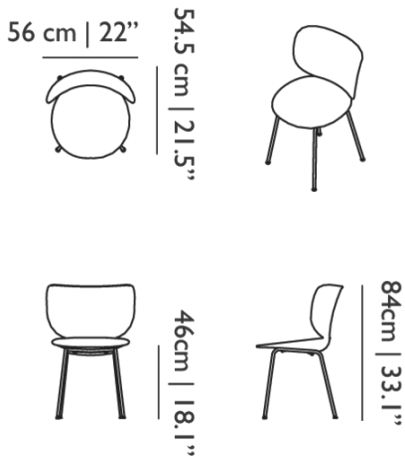

Product

WIDTH 56cm | 22"

HEIGHT 84cm | 33.1"

DEPTH 54.5cm | 21.5"

WEIGHT NETTO 5.2kg | 11.46lbs

Packaging

WIDTH 60cm | 23.6"

HEIGHT 64cm | 25.2"

WEIGHT CAPACITY

110kg | 242.51lbs

SEATING CAPACITY

1

Hana Chairs Un-Upholstered Set of 2 / Non-Stackable Chrome Legs

Dimensions

Product

WIDTH 56cm | 22"
HEIGHT 84cm | 33.1"
DEPTH 54.5cm | 21.5"
WEIGHT NETTO 5.2kg | 11.46lbs

Packaging

WIDTH 60cm | 23.6"
HEIGHT 64cm | 25.2"
CUBAGE 0.27m³ | 9.49ft³
LENGTH 70cm | 27.6"
WEIGHT 16kg | 35.27lbs

Technical

ADDITIONAL

the price you see is per box containing 2 pieces.

MATERIAL

PPGF and Steel

Product

WIDTH 60cm | 23.6"

HEIGHT 84cm | 33.1"

DEPTH 54.5cm | 21.5"

WEIGHT NETTO 5.7kg | 12.57lbs

Packaging

WIDTH 60cm | 23.6"

HEIGHT 64cm | 25.2"