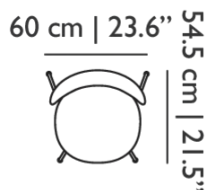

Packaging

WIDTH 60cm | 23.6"
HEIGHT 64cm | 25.2"
CUBAGE 0.27m³ | 9.49ft³
LENGTH 70cm | 27.6"
WEIGHT 16kg | 35.27lbs

Technical

ADDITIONAL

the price you see is per box containing 2 pieces.

MATERIAL

PPGF and Steel

SEAT HEIGHT

46cm | 18.1"

WEIGHT CAPACITY

110kg | 242.51lbs

STACKABLE

Yes, max 5 high

Hana Chairs Un-Upholstered Set of 2 / Stackable Chrome Legs

Dimensions

Product

WIDTH 60cm | 23.6"

HEIGHT 84cm | 33.1"

DEPTH 54.5cm | 21.5"

WEIGHT NETTO 5.7kg | 12.57lbs

Packaging

WIDTH 60cm | 23.6"

HEIGHT 64cm | 25.2"