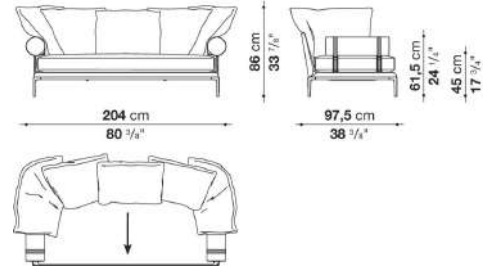

Technical drawings

SAR204