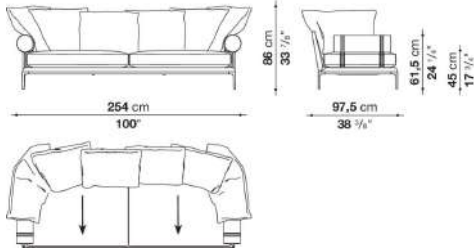

Technical drawings

SAR254