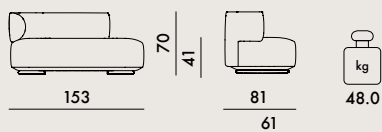

FRAME

Painted steel

SEAT AND BACK

Fabric-upholstered polyurethane

NEW

Texture

TB
Burgundy

TV
Green

TM
Brown

TG
Grey

TA
Sky blue

Chenille

DA
Beige

DB
Grey

DC
Burgundy

DD
Sage

DE
Sky blue

Bouclé

DF
Ecrú

DG
Grey

DM
Brick red

DN
Sage

DP
Blue

Fire-resistant version

UK Standard BS 5852 S5, S.I. 1324

Removable cover

EN 1022:2005 Compliant

EN 1728:2012+AC2013 level reached

6.6 (maximum level) L2

6.10 (maximum level) L2

6.11 (maximum level) L2

6.15 (maximum level) L2

6.16 (maximum level) L2

6.17 (maximum level) L2

6.18 (maximum level) L2

6.20 (maximum level) L2

6.25 (maximum level) L2

6.26 (maximum level) L2

6283/6284 1 56.0 0.620 155X85X73

A6283/A6284 1 56.0 0.620 155X85X73