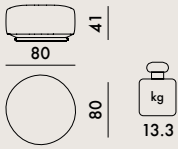

6.6 (maximum level) L2

6.10 (maximum level) L2

6.11 (maximum level) L2

6.15 (maximum level) L2

6.16 (maximum level) L2

6.17 (maximum level) L2

6.18 (maximum level) L2

6.20 (maximum level) L2

6.25 (maximum level) L2

6.26 (maximum level) L2

6283/6284 1 56.0 0.620 155X85X73

A6283/A6284 1 56.0 0.620 155X85X73

6282

A6282 
only on request

FRAME

Painted steel