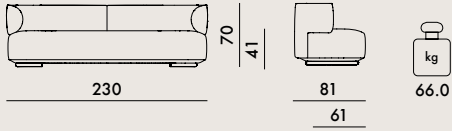

EN 1022:2005 Compliant

EN 1728:2012+AC2013 level reached

6.6 (maximum level) L2

6.10 (maximum level) L2

6.11 (maximum level) L2

6.15 (maximum level) L2

6.16 (maximum level) L2

6.17 (maximum level) L2

6.18 (maximum level) L2

6.20 (maximum level) L2

6.25 (maximum level) L2

6.26 (maximum level) L2

6280/A6280 1 31.0 0.509 83X83X74

6285/A6285 1 36.0 0.509 83X83X74

6281

A6281 
only on request