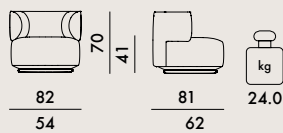

6280

A6280
only on request