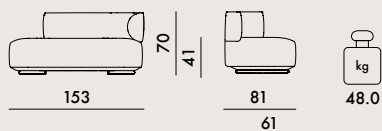

6283

A6283
only on request

6284

A6284
only on request