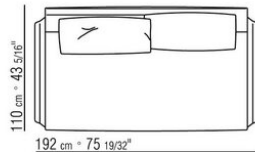

COD. 029002