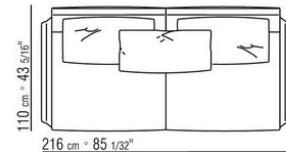

COD. 029003