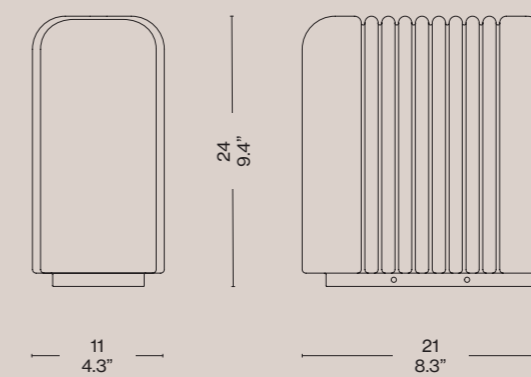

Shade
Paralume
Abat-jour
Lampenschirm

Mouth-blown glass
Vetro soffiato a bocca
Verre soufflé à la bouche
Mundgeblasenes Glas

Base
Base
Base
Base

Aluminium with black powder coating
Alluminio con verniciatura a polvere nera
Aluminium avec revêtement en poudre noir
Aluminium mit schwarzer Pulverbeschichtung

Technical Informations
Caratteristiche tecniche
Caractéristiques techniques
Technische Merkmale

Materials
Materiali
Matériaux
Materialien

Mouth-blown glass, aluminium
Vetro soffiato a bocca, alluminio
Verre soufflé à la bouche, aluminium
Mundgeblasenes Glas, Aluminium

Light source
Fonte luminosa
Source lumineuse
Lichtquelle

Built-in LED
LED integrato
LED intégrée
Eingebaute LED

Light source replaceability
Sostituibilità della fonte luminosa
Remplacement de la source lumineuse
Austauschbarkeit der Lichtquelle

Non-replaceable built-in LED
LED integrato non sostituibile
LED intégrée, non remplaçable
Integrierte, nicht austauschbare LED

Regulation
Regolazione
Régulation
Regulierung

Dimmable, built in touch, 3 steps
Dimmerabile, touch integrato, 3 fasi
Dimmable, touche intégrée, 3 niveaux
Dimmbar, eingebauter Touch, 3 Stufen

Power
Potenza
Puissance
Leistung

2 x 1 W

Temperature
Temperatura
Température
Temperatur

2200 k

System flow
Flusso sistema
Flux du système
Systemfluss

2 x 107 lm