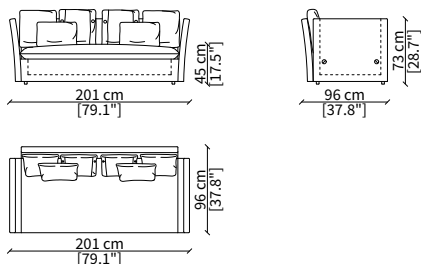

cod. 12403

Divano 201 cm / Sofa 201 cm