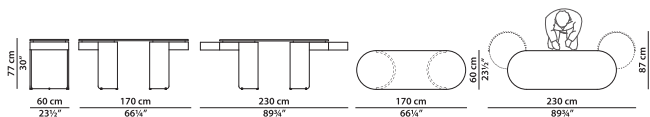

### DETAIL

Satin-Finished Brass

---

Console table.

L	P	H	
150	35	91	cm
W	D	H	
58.5	13.75	35.5	inch

Feet and details in satin brass.

Matt black powder-coated steel cabinets.

---

Writing table.

L	P	H	
170	60	77	cm
W	D	H	
66.25	23.5	30	inch

Round swivel drawer structure in poplar plywood veneered in black rosewood with matt acrylic finish.

Leather-covered fronts.

Drawer hinges in burnished steel and brass.