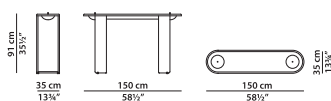

### DETAIL

Satin-Finished Brass

---

Console table.

L	P	H	
150	35	91	cm
W	D	H	
58.5	13.75	35.5	inch

Feet and details in satin brass.

Matt black powder-coated steel cabinets.

---

Writing table.

L	P	H	
170	60	77	cm
W	D	H	
66.25	23.5	30	inch

Round swivel drawer structure in poplar plywood veneered in black rosewood with matt acrylic finish.

Leather-covered fronts.

Drawer hinges in burnished steel and brass.