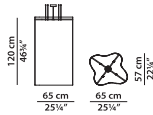

**Specify the chosen dimmeration in the order.**

Floor lamp.

| L     | P    | H     |      |
|-------|------|-------|------|
| 89    | 96   | 180   | cm   |
| W     | D    | H     |      |
| 34.75 | 37.5 | 70.25 | inch |

Hanging lamp.

| L     | P     | H    |      |
|-------|-------|------|------|
| 133   | 57    | 40   | cm   |
| W     | D     | H    |      |
| 51.75 | 22.25 | 15.5 | inch |

2700K LED strip – 7W/MT. 110/240 V – 24V power supply. IP20. 3780 lumens.

Dimming: 1-10 standard power supply already compatible.

DALI with surcharge.

PHASE CUT with surcharge.

**Specify the chosen dimmeration in the order.**

---

Hanging lamp.

| L     | P     | H     |      |
|-------|-------|-------|------|
| 65    | 57    | 120   | cm   |
| W     | D     | H     |      |
| 25.25 | 22.25 | 46.75 | inch |