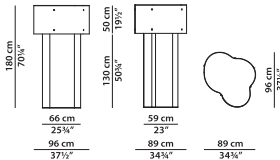

### STRUCTURE

White Fibreglass

Floor lamp.

| L  | P     | H    |      |
|----|-------|------|------|
| 69 | 66    | 114  | cm   |
| W  | D     | H    |      |
| 27 | 25.75 | 44.5 | inch |

15336 total lumens. Head: 2700K LED strip – 14W/MT. 11076 lumens. Base: 2700K LED strip – 14W/MT. 4260 lumens.  
 Push dimming.

**Specify the chosen dimmeration in the order.**

Floor lamp.

| L     | P    | H     |      |
|-------|------|-------|------|
| 89    | 96   | 180   | cm   |
| W     | D    | H     |      |
| 34.75 | 37.5 | 70.25 | inch |

Hanging lamp.

| L     | P     | H    |      |
|-------|-------|------|------|
| 133   | 57    | 40   | cm   |
| W     | D     | H    |      |
| 51.75 | 22.25 | 15.5 | inch |

2700K LED strip – 7W/MT. 110/240 V – 24V power supply. IP20. 3780 lumens.

---

Hanging lamp.

| L     | P     | H    |      |
|-------|-------|------|------|
| 65    | 57    | 40   | cm   |
| W     | D     | H    |      |
| 25.25 | 22.25 | 15.5 | inch |

2700K LED strip – 7W/MT. 110/240 V – 24V power supply. IP20. 1260 lumens.