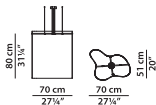

### STRUCTURE

White Fibreglass

Floor lamp.

| L  | P     | H    |      |
|----|-------|------|------|
| 69 | 66    | 114  | cm   |
| W  | D     | H    |      |
| 27 | 25.75 | 44.5 | inch |

15336 total lumens. Head: 2700K LED strip – 14W/MT. 11076 lumens. Base: 2700K LED strip – 14W/MT. 4260 lumens.  
 Push dimming.

**Specify the chosen dimmeration in the order.**

Floor lamp.

| L     | P    | H     |      |
|-------|------|-------|------|
| 89    | 96   | 180   | cm   |
| W     | D    | H     |      |
| 34.75 | 37.5 | 70.25 | inch |

19880 total lumens. Head: 2700K LED strip – 14W/MT. 12780 lumens. Base: 2700K LED strip – 14W/MT. 7100 lumens.  
 Push dimming.

**Specify the chosen dimmeration in the order.**

Hanging lamp.

| L     | P  | H     |      |
|-------|----|-------|------|
| 70    | 51 | 80    | cm   |
| W     | D  | H     |      |
| 27.25 | 20 | 31.25 | inch |

Hanging lamp.

| L     | P     | H    |      |
|-------|-------|------|------|
| 133   | 57    | 40   | cm   |
| W     | D     | H    |      |
| 51.75 | 22.25 | 15.5 | inch |

2700K LED strip – 7W/MT. 110/240 V – 24V power supply. IP20. 3780 lumens.