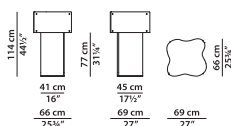

### STRUCTURE

White Fibreglass

Floor lamp.

| L  | P     | H    |      |
|----|-------|------|------|
| 69 | 66    | 114  | cm   |
| W  | D     | H    |      |
| 27 | 25.75 | 44.5 | inch |

15336 total lumens. Head: 2700K LED strip – 14W/MT. 11076 lumens. Base: 2700K LED strip – 14W/MT. 4260 lumens.  
 Push dimming.

**Specify the chosen dimmeration in the order.**

Floor lamp.

| L     | P    | H     |      |
|-------|------|-------|------|
| 89    | 96   | 180   | cm   |
| W     | D    | H     |      |
| 34.75 | 37.5 | 70.25 | inch |

Hanging lamp.

| L     | P     | H    |      |
|-------|-------|------|------|
| 133   | 57    | 40   | cm   |
| W     | D     | H    |      |
| 51.75 | 22.25 | 15.5 | inch |

2700K LED strip – 7W/MT. 110/240 V – 24V power supply. IP20. 3780 lumens.

---

Hanging lamp.

| L     | P     | H    |      |
|-------|-------|------|------|
| 65    | 57    | 40   | cm   |
| W     | D     | H    |      |
| 25.25 | 22.25 | 15.5 | inch |

2700K LED strip – 7W/MT. 110/240 V – 24V power supply. IP20. 1260 lumens.