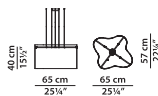

**Specify the chosen dimmeration in the order.**

Floor lamp.

| L     | P    | H     |      |
|-------|------|-------|------|
| 89    | 96   | 180   | cm   |
| W     | D    | H     |      |
| 34.75 | 37.5 | 70.25 | inch |

Hanging lamp.

| L     | P     | H    |      |
|-------|-------|------|------|
| 133   | 57    | 40   | cm   |
| W     | D     | H    |      |
| 51.75 | 22.25 | 15.5 | inch |

2700K LED strip – 7W/MT. 110/240 V – 24V power supply. IP20. 3780 lumens.

Dimming: 1-10 standard power supply already compatible.

DALI with surcharge.

PHASE CUT with surcharge.

**Specify the chosen dimmeration in the order.**

---

Hanging lamp.

| L     | P     | H     |      |
|-------|-------|-------|------|
| 65    | 57    | 120   | cm   |
| W     | D     | H     |      |
| 25.25 | 22.25 | 46.75 | inch |

---

Hanging lamp.

| L     | P     | H    |      |
|-------|-------|------|------|
| 65    | 57    | 40   | cm   |
| W     | D     | H    |      |
| 25.25 | 22.25 | 15.5 | inch |

2700K LED strip – 7W/MT. 110/240 V – 24V power supply. IP20. 1260 lumens.