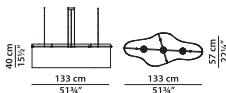

### STRUCTURE

White Fibreglass

Floor lamp.

| L  | P     | H    |      |
|----|-------|------|------|
| 69 | 66    | 114  | cm   |
| W  | D     | H    |      |
| 27 | 25.75 | 44.5 | inch |

15336 total lumens. Head: 2700K LED strip – 14W/MT. 11076 lumens. Base: 2700K LED strip – 14W/MT. 4260 lumens.  
 Push dimming.

**Specify the chosen dimmeration in the order.**

Floor lamp.

| L     | P    | H     |      |
|-------|------|-------|------|
| 89    | 96   | 180   | cm   |
| W     | D    | H     |      |
| 34.75 | 37.5 | 70.25 | inch |

19880 total lumens. Head: 2700K LED strip – 14W/MT. 12780 lumens. Base: 2700K LED strip – 14W/MT. 7100 lumens.  
 Push dimming.

**Specify the chosen dimmeration in the order.**

Hanging lamp.

| L     | P  | H     |      |
|-------|----|-------|------|
| 70    | 51 | 80    | cm   |
| W     | D  | H     |      |
| 27.25 | 20 | 31.25 | inch |

Hanging lamp.

| L     | P     | H    |      |
|-------|-------|------|------|
| 133   | 57    | 40   | cm   |
| W     | D     | H    |      |
| 51.75 | 22.25 | 15.5 | inch |

2700K LED strip – 7W/MT. 110/240 V – 24V power supply. IP20. 3780 lumens.