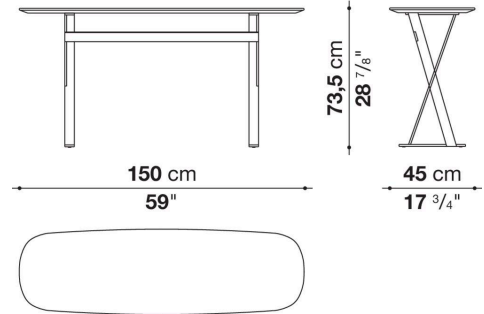

Technical drawings

SMCE15