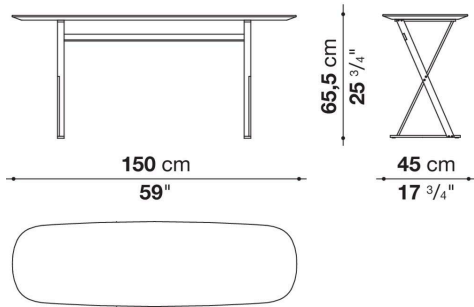

Technical drawings

SMC15