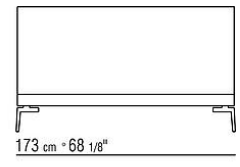

COD. 014WM2