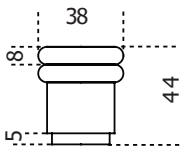

Cm (L x W x H)
Ø38 x 44

Inches (L x W x H)
Ø15 x 17½

Finishings

Wood

Black stained
open pore ash

Leather Cat.L1

Fard anthracite
2379

Fard loden green
2357