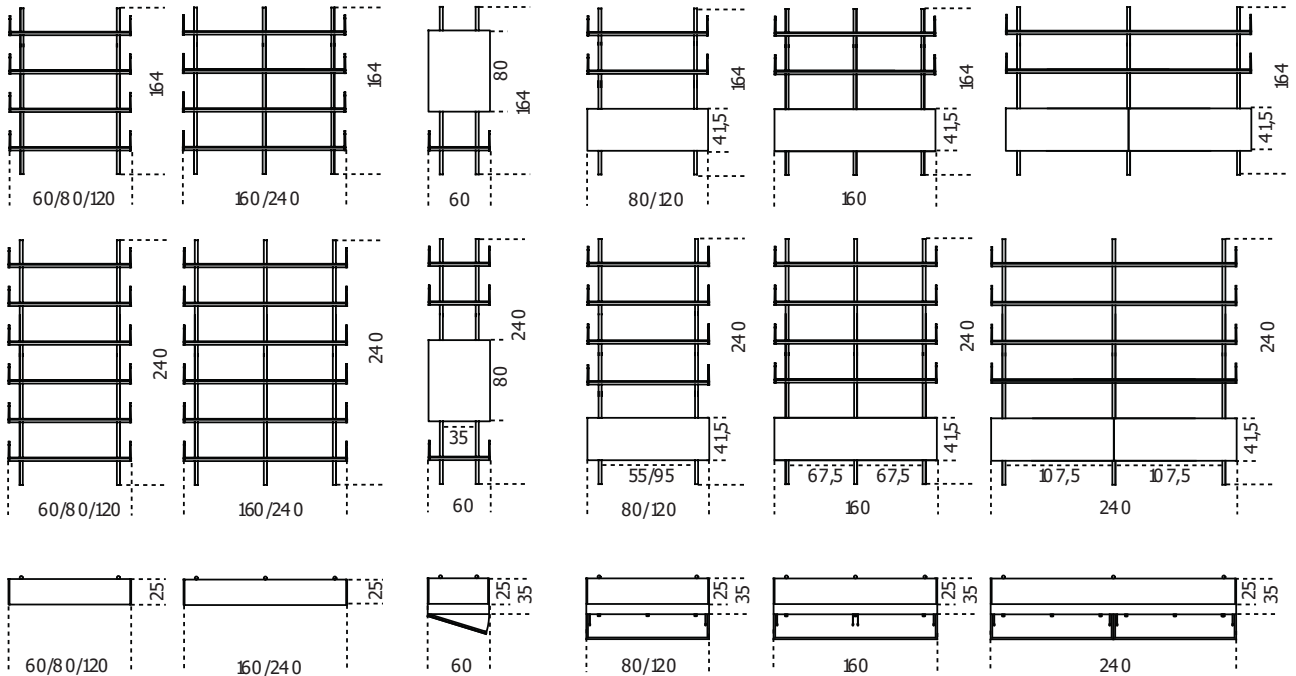

160 x 25 x 164

240 x 25 x 164

160 x 25 x 240

240 x 25 x 240

Versione a ripiani e contenitore ad anta /

Version with shelves and door unit

60 x 35 x 164

60 x 35 x 240

23³/₄ x 10 x 94¹/₂

31¹/₂ x 10 x 94¹/₂

47¹/₄ x 10 x 94¹/₂

63 x 10 x 64³/₄

94¹/₂ x 10 x 64³/₄

63 x 10 x 94¹/₂

94¹/₂ x 10 x 94¹/₂

Versione a ripiani e contenitore ad anta /

Version with shelves and door unit

23³/₄ x 14 x 64³/₄

23³/₄ x 14 x 94¹/₂

Versione a ripiani e contenitore a ribalta /

Version with shelves and flap door unit

31¹/₂ x 14 x 64³/₄

120 x 35 x 164
 80 x 35 x 240
 120 x 35 x 240
 160 x 35 x 164
 240 x 35 x 164
 160 x 35 x 240
 240 x 35 x 240

47¼ x 14 x 64¾
 31½ x 14 x 94½
 47¼ x 14 x 94½
 63 x 14 x 64¾
 94½ x 14 x 64¾
 63 x 14 x 94½
 94½ x 14 x 94½

Finishings

Glass

Bright black Bright blue-grey Bright cadet blue Bright cement Bright champagne Bright dark grey