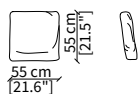

cod. AG

Cuscino 55x55 cm / Cushion 55x55 cm