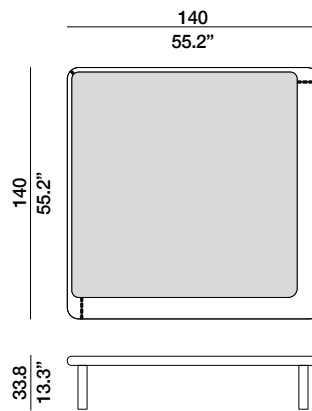

edge design marco fumagalli 2020

Table top with continuous edge covered in leather; top central part available in either smoked glass or ceramic material (with Marquinia Black or Calacatta White finish). Legs in solid wood, lacquered with metal-grey finish. The legs are in glossy titanium painted wood with a leather insert.

Cornice top rivestita in pelle, parte centrale in vetro fumé o in materiale ceramico con finitura Marquinia Black o Calacatta Bianco. I piedi sono in legno verniciato color titanio lucido con profilo frontale in pelle abbinata alla cornice top.

TQP

TR