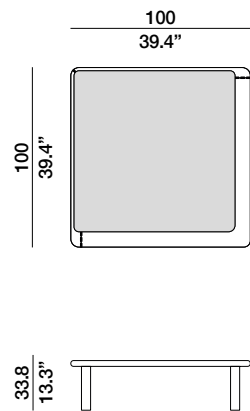

edge design marco fumagalli 2020

Table top with continuous edge covered in leather; top central part available in either smoked glass or ceramic material (with Marquinia Black or Calacatta White finish). Legs in solid wood, lacquered with metal-grey finish. The legs are in glossy titanium painted wood with a leather insert.

Cornice top rivestita in pelle, parte centrale in vetro fumé o in materiale ceramico con finitura Marquinia Black o Calacatta Bianco. I piedi sono in legno verniciato color titanio lucido con profilo frontale in pelle abbinata alla cornice top.

TQG