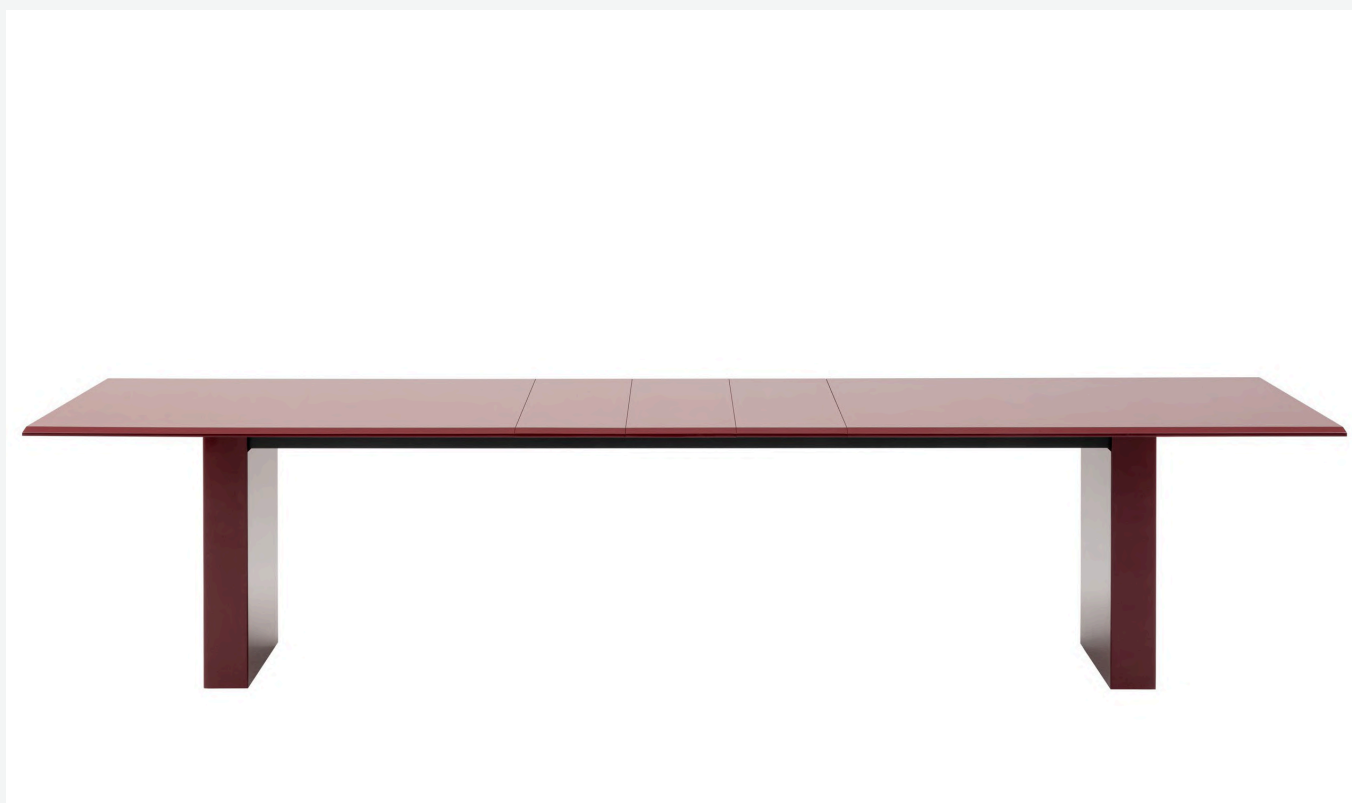

## Description

---

Assiale is a table that stands out for its essential design, strongly distinctive presence and contemporary character. It is offered in two versions: extendable and fixed. Characteristic of the extendable version is the special extension system that allows the size of the table to be enlarged by simply sliding the top. Thanks to this system, the 210 cm top extends up to 294 cm, while the 250 cm top reaches 334 cm, thus adapting to different space and usage requirements. The table in the extendable version is available with a glossy or satin lacquered finish in all the colours of the B&B Italia's collection. The table in the fixed version, in two sizes with a 250 cm and 294 cm top, is made of Levanto red marble that gives it a monumental appearance while maintaining the essentiality of the design.

## Technical information

---

**Top**

wood fibre or marble (glossy polyester finish) supported by steel sheet

**Legs**

wood fibre or wood covered in marble (glossy polyester finish)

**Frame**

aluminium