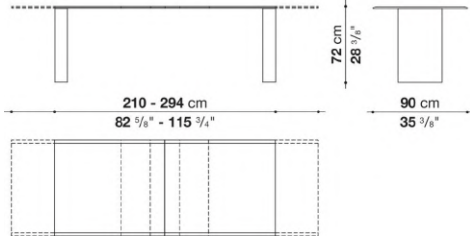

Technical drawings

TSE210A