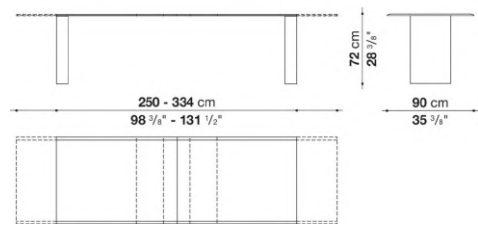

Technical drawings

TSE250A