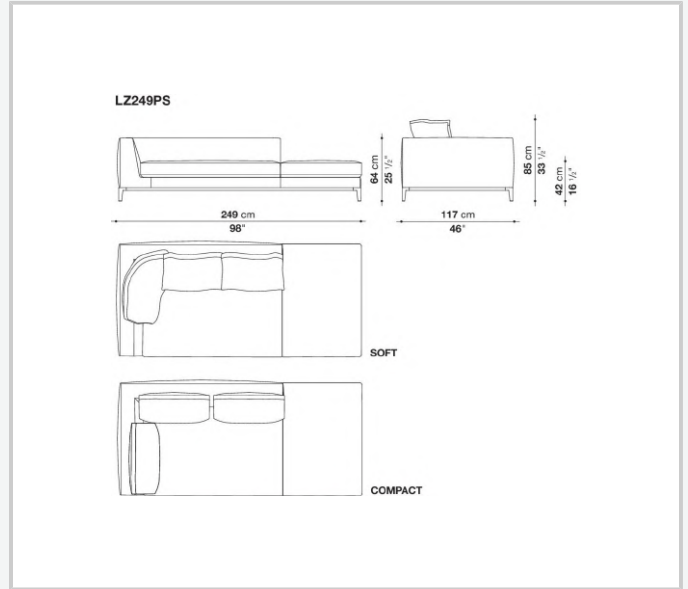

Technical drawings