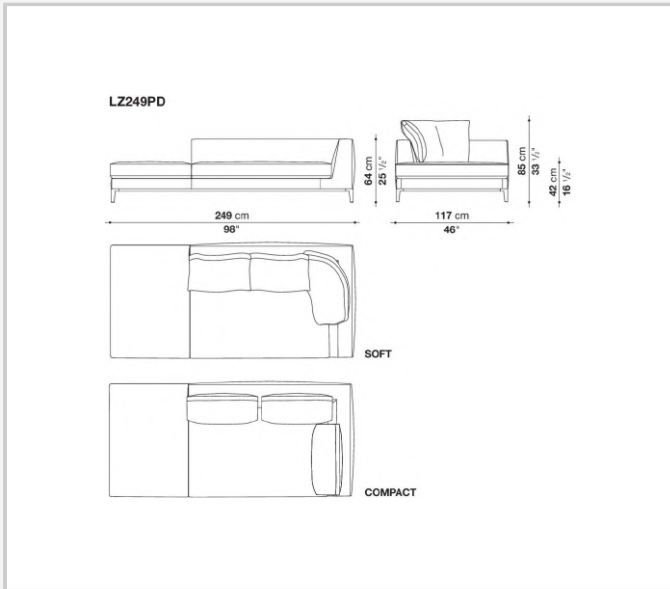

Technical drawings