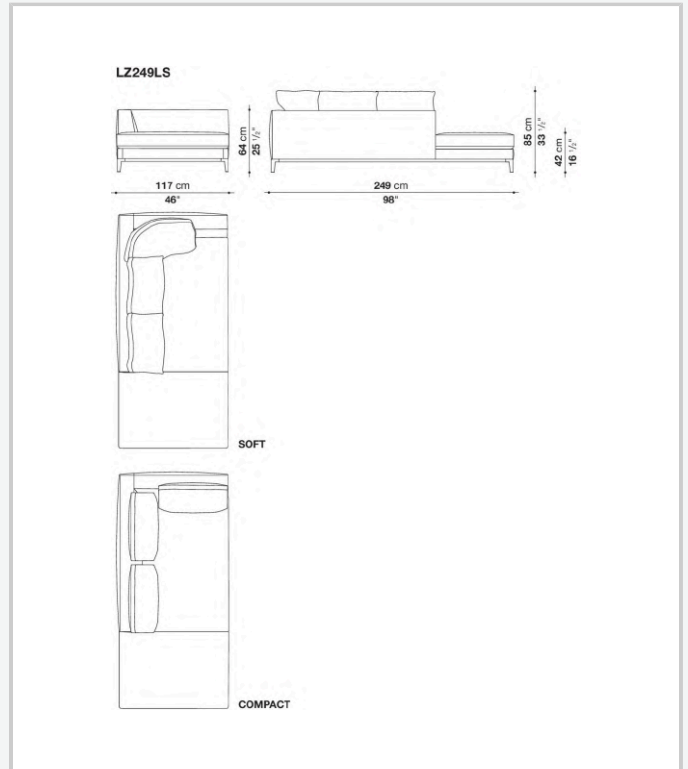

Technical drawings