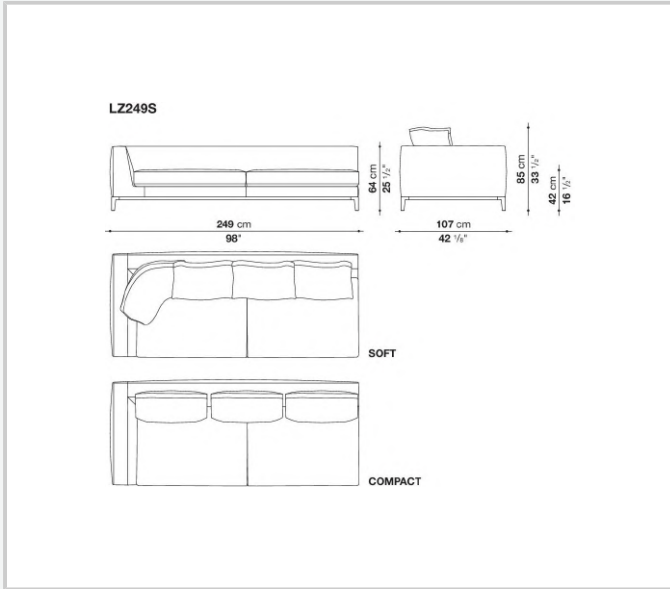

Technical drawings