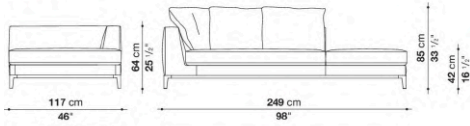

LZ249LD

SOFT

COMPACT

LZ249D

SOFT

COMPACT