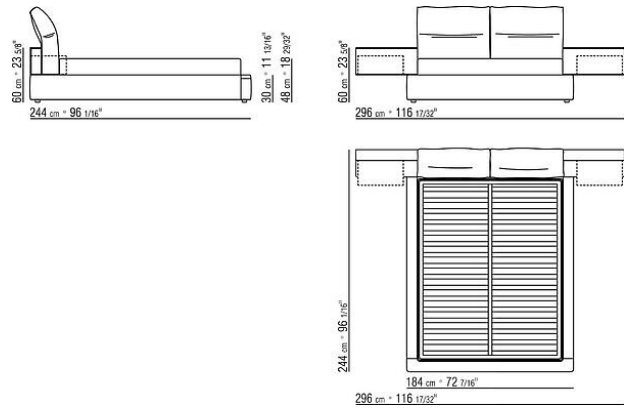

COD. 0243Q1