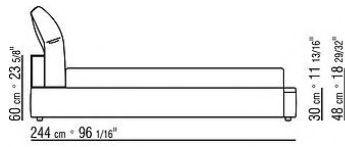

COD. 0243M1