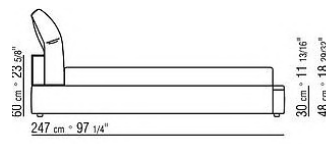

COD. 0243M8