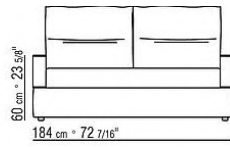

COD. 0243M1