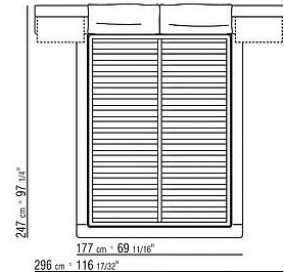

COD. 0243R6