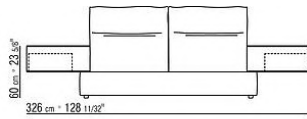

COD. 0243YC