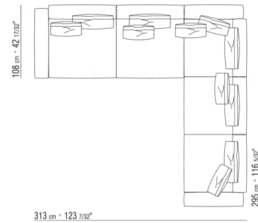

0243XB

- N.1 COD.024341 - ARMREST W/MOVEMENT CM.103 x36
- N.2 COD.024305 - UNIT CM.100 x108
- N.1 COD.024345 - ARMREST FIXED CM.88 x20
- N.3 COD.024302 - UNIT CM.85 x93
- N.1 COD.024340 - ARMREST W/MOVEMENT CM.88 x36
- N.6 COD.024398 - CUSHION CM.45 x45
- N.5 COD.024399 - CUSHION CM.60 x50