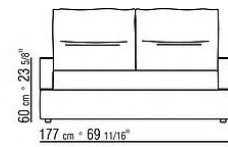

COD. 0243N6