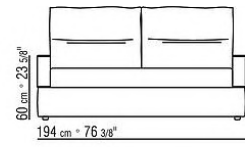

COD. 0243M2