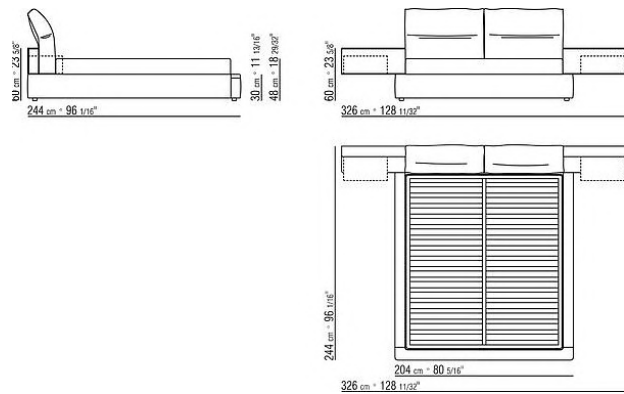

COD. 0243Q3