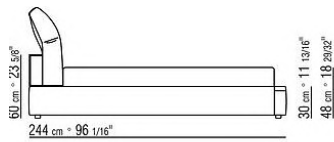

COD. 0243M3