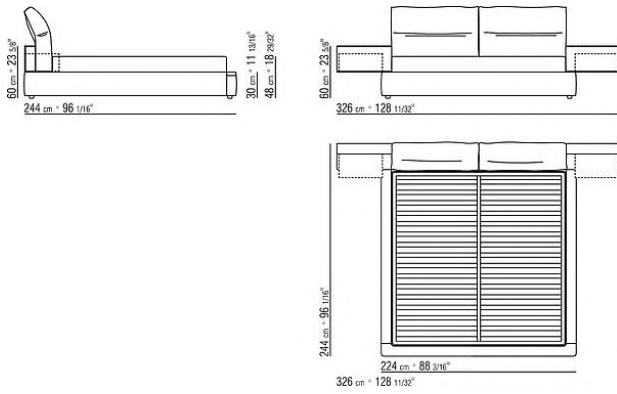

COD. 0243Q5