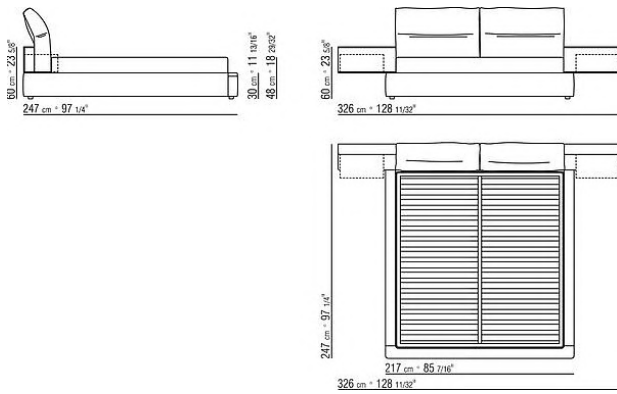

COD. 0243Q8