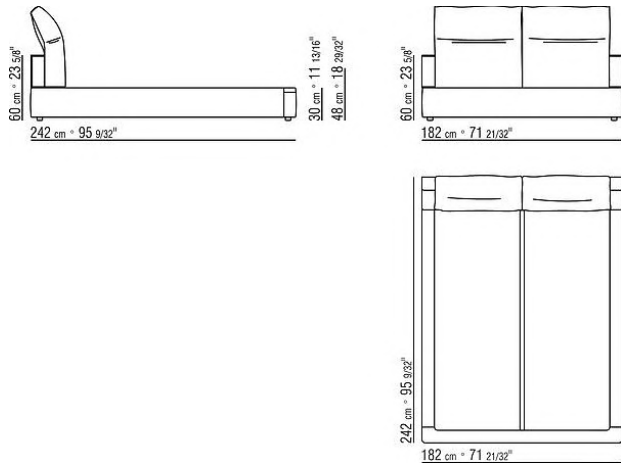

COD. 0243VA