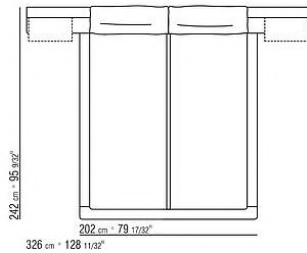

COD. 0243YC