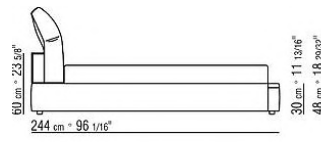

COD. 0243M5