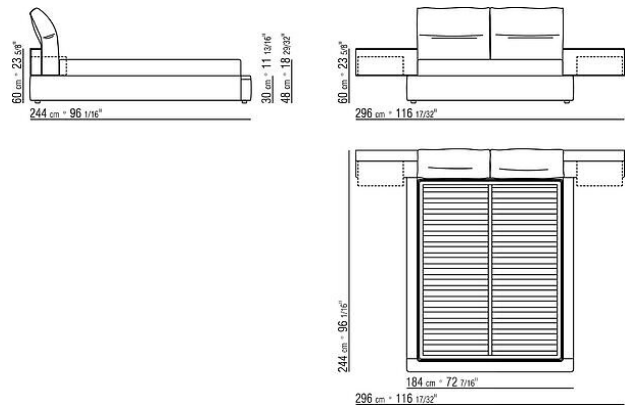

COD. 0243R1