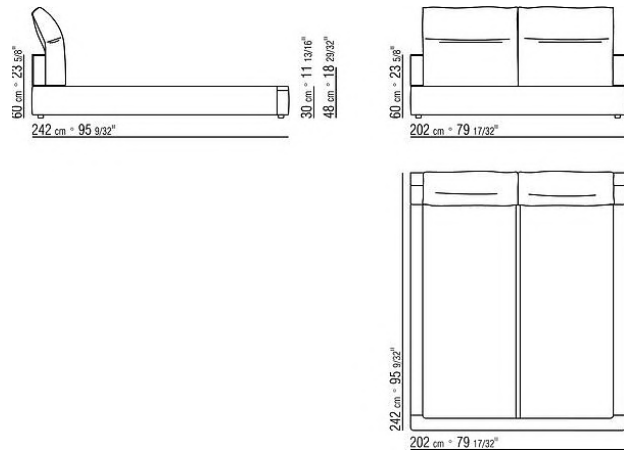

COD. 0243VC