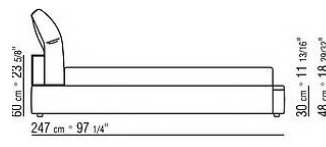

COD. 0243N8