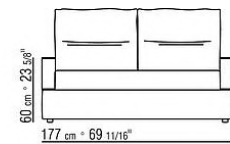

COD. 0243M6