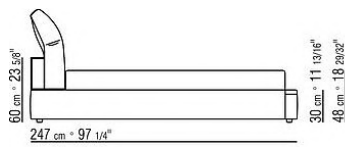

COD. 0243N6