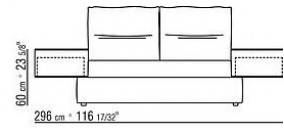

COD. 0243R6