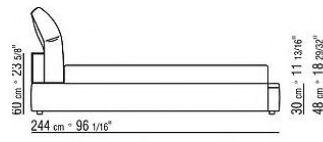

COD. 0243N5