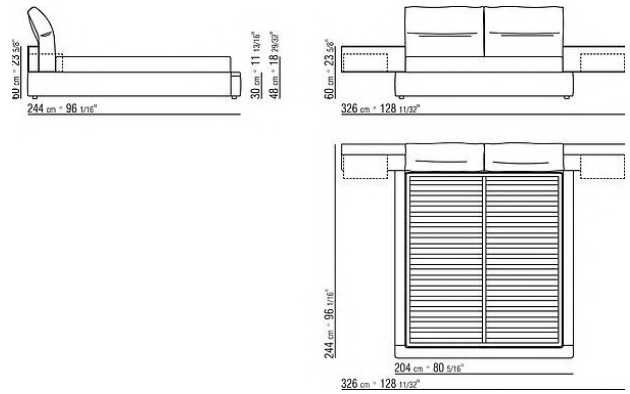

COD. 0243R3