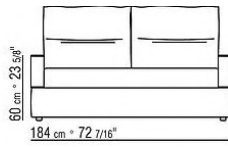

COD. 0243N1