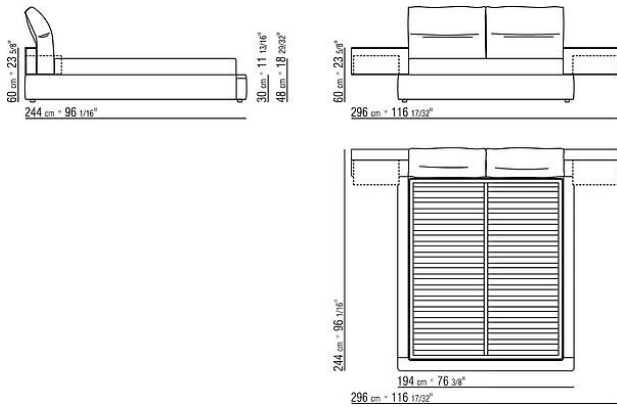

COD. 0243R2