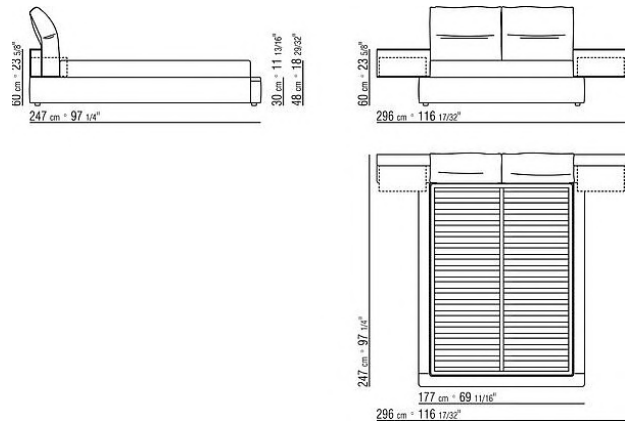

COD. 0243Q6