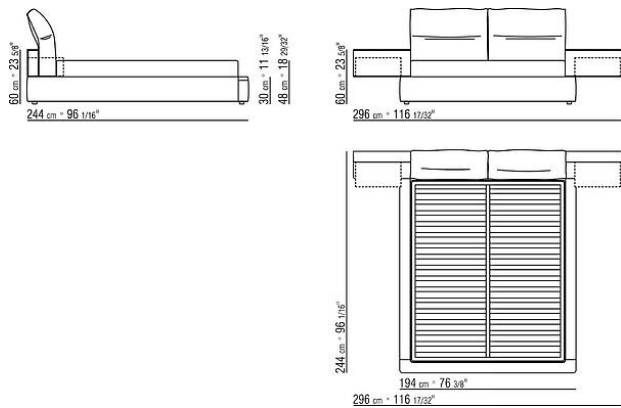

COD. 0243Q2