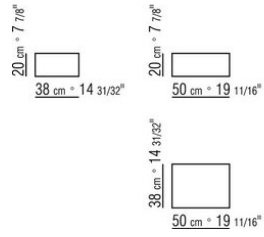

Base with metal platform with wooden slats, adjustable to four height positions: 1st 5.5 cm, 2nd 8 cm, 3rd 10.5 cm, 4th 13 cm; double-check there is sufficient space to support the platform inside the bed, as shown in the figure.

COD. 0243R8

COD. 0243YA

COD. 0243YC

COD. 0243YE

COD. 024370

COD. 024372

0243XA

- N.2 COD.024341 - ARMREST W/MOVEMENT CM.103 x36
- N.3 COD.024305 - UNIT CM.100 x108
- N.3 COD.024398 - CUSHION CM.45 x45
- N.3 COD.024399 - CUSHION CM.60 x50