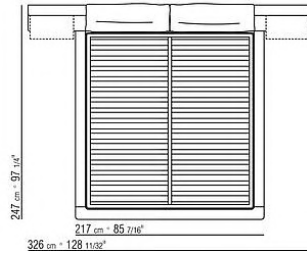

COD. 0243R8