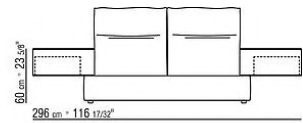

COD. 0243YA