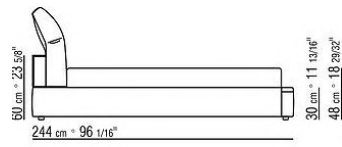

COD. 0243M2