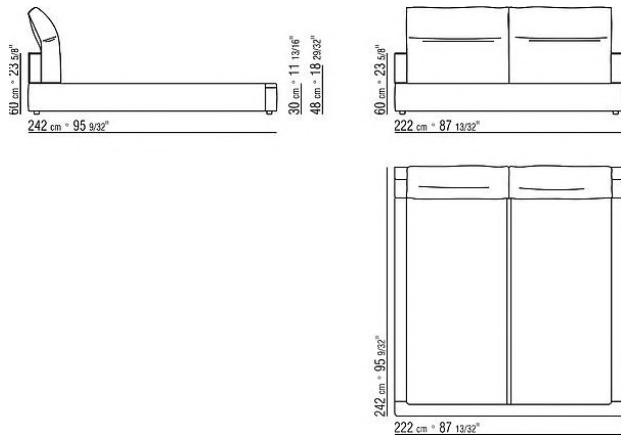

COD. 0243VE