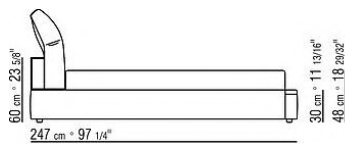

COD. 0243M6