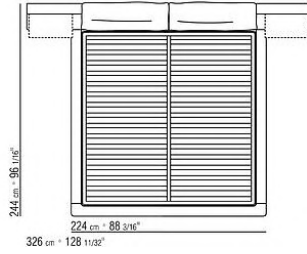

COD. 0243R5