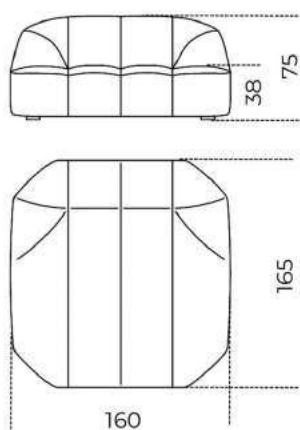

Additional stitching is required for elements with leather upholstery compared to elements with fabric upholstery.

Cm (L x P x H)
160 x 165 x 75

Inches (L x P x H)
63 x 65 x 29³/₄

Finishes

Wood

Black lacquered wood