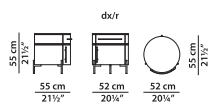

Covering / Coating: leather-covered shutter and front drawer.

R Bedside table.

L	P	H	
52	55	55	cm
W	D	H	
20.25	21.5	21.5	inch

L Bedside table.

L	P	H	
52	55	55	cm
W	D	H	
20.25	21.5	21.5	inch