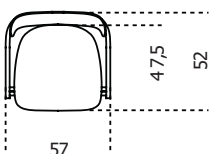

Cm (L x W x H) Inches (L x W x H)
57 x 52 x 75 22½ x 20½ x 29¾

Finishings

Wood

Black stained
open pore ash

Grey Smoke
open pore ash

Natural ash

Tobacco stained
ash

White open pore
ash